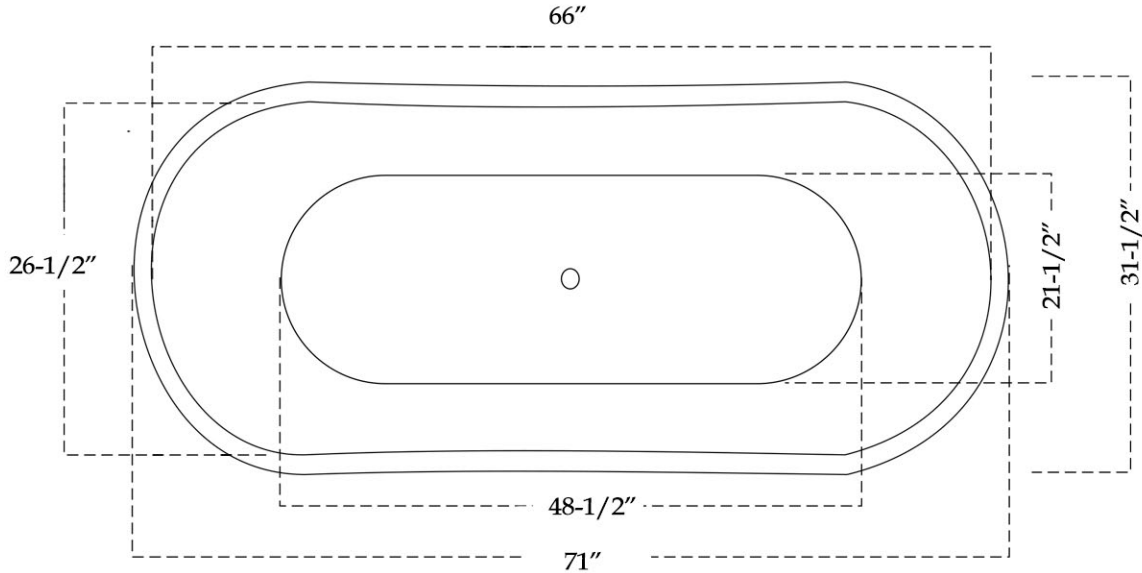

# MAIDSTONE

[www.MaidstoneSupply.com](http://www.MaidstoneSupply.com)

Copper Freestanding Double Slipper Bathtub

Part No: 3DS71-0-M

Weight (empty): 104 lbs

Contact Maidstone for additional information and specifications. For complete warranty information and a list of dealers visit [www.MaidstoneSupply.com](http://www.MaidstoneSupply.com). All products and specifications are subject to change without notice. Maidstone is not responsible for typographical and/or dimensional errors. Typographical errors are subject to correction.

Note: Rough-in dimensions may vary +/- 1/2" and are subject to change. No responsibility is assumed by Maidstone.