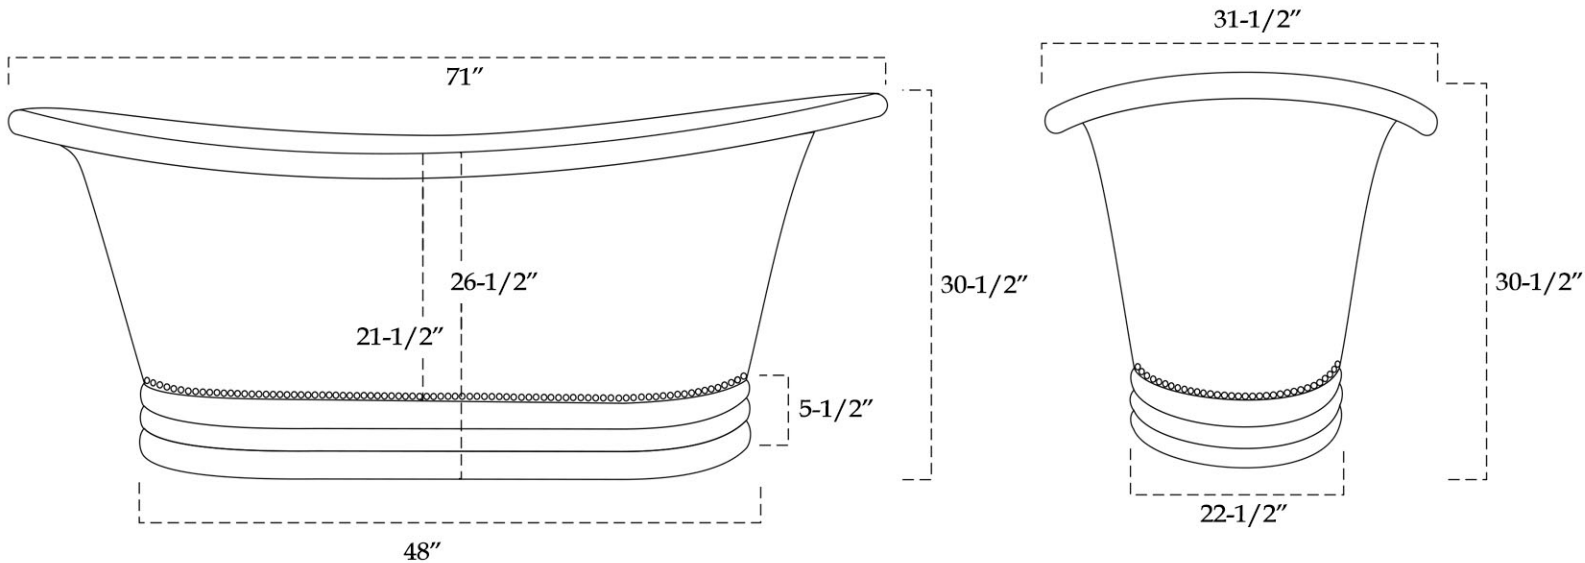

# MAIDSTONE

[www.MaidstoneSupply.com](http://www.MaidstoneSupply.com)

Copper Freestanding Double Slipper Bathtub

Part No: 3DS71-0-M

Weight (empty): 104 lbs

Contact Maidstone for additional information and specifications. For complete warranty information and a list of dealers visit [www.MaidstoneSupply.com](http://www.MaidstoneSupply.com). All products and specifications are subject to change without notice. Maidstone is not responsible for typographical and/or dimensional errors. Typographical errors are subject to correction.

Note: Rough-in dimensions may vary +/- 1/2" and are subject to change. No responsibility is assumed by Maidstone.