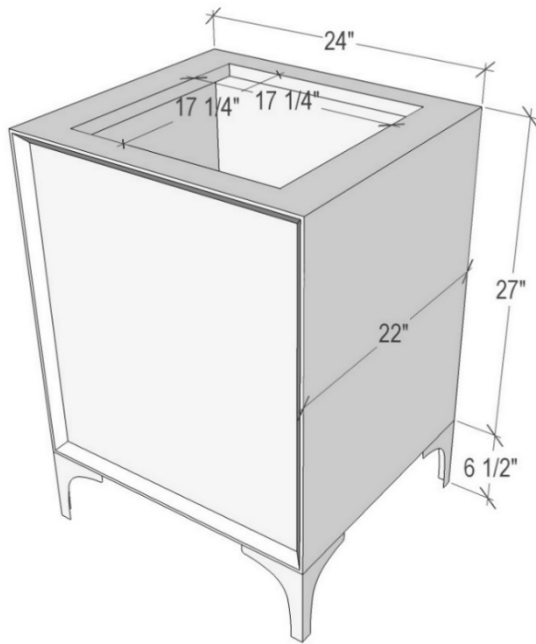

## VAN24B-024

24" BLACK LINEA WITH 8" ARTISAN GLASS HARDWARE  
EGLOMISE PRISM GLASS

### DETAILS

- 1" Plywood Construction
- Gloss Finish
- Full 3/4" Finished Back
- Adjustable Interior Shelf
- 3 Way Adjustable European Soft Close Hinges
- Multiple Leg Height Options

### 24" VANITY TOP OPTIONS

(See Vanity Top Spec Sheet for Details)

**Outside Diameter W 24" D 22" H 1.5"** Includes 4" Backlash

<b>VT24W-01</b>	14" x 14" Sink Cutout with 1 Faucet Hole
<b>VT24W-03</b>	14" x 14" Sink Cutout with 3 Faucet Holes