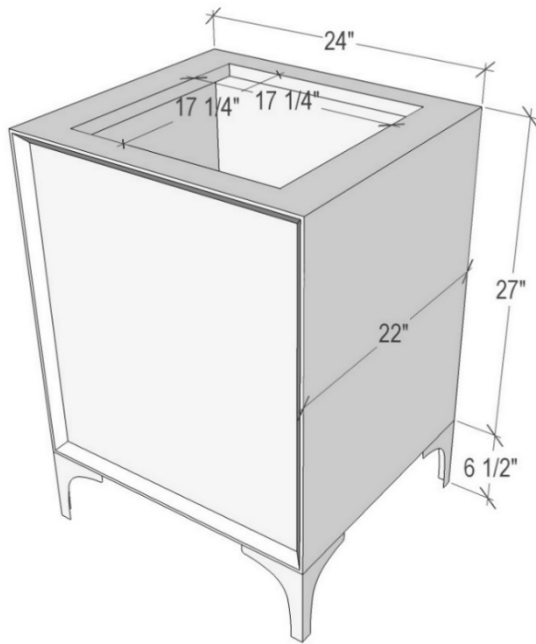

VAN24B-023

24" BLACK LINEA WITH 3" ARTISAN GLASS HARDWARE
EGLOMISE PRISM GLASS

DETAILS

- 1" Plywood Construction
- Gloss Finish
- Full 3/4" Finished Back
- Adjustable Interior Shelf
- 3 Way Adjustable European Soft Close Hinges
- Multiple Leg Height Options

HARDWARE AND LEG FINISH OPTIONS

PB	Polished Brass
SB	Satin Brass

24" VANITY TOP OPTIONS

(See Vanity Top Spec Sheet for Details)

Outside Diameter W 24" D 22" H 1.5" Includes 4" Backlash

VT24W-01	14" x 14" Sink Cutout with 1 Faucet Hole
VT24W-03	14" x 14" Sink Cutout with 3 Faucet Holes