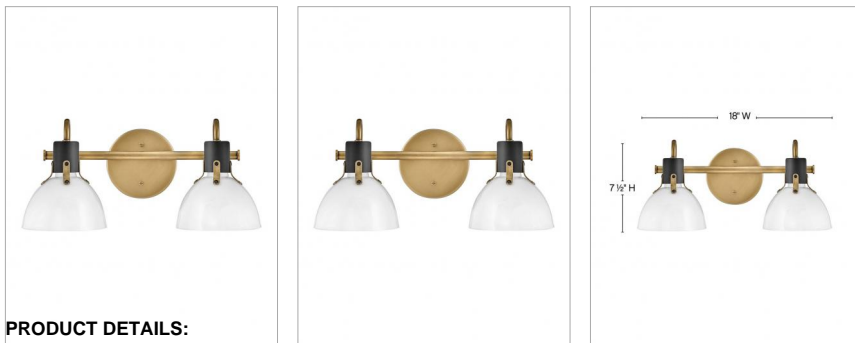

ARGO

51112HB

TWO LIGHT VANITY

Argo is brilliantly basic in design but has all the right details to make it shine. The smooth lines of its dome have a vintage, industrial feel but modern updates, make Argo contemporary. Heavy straps and decorative screws secure the dome to the cap in this clean and stylish profile.

DETAILS	
FINISH:	Heritage Brass
MATERIAL:	Steel
GLASS:	Cased Opal

DIMENSIONS	
WIDTH:	18"
HEIGHT:	7.5"
WEIGHT:	3
BACK PLATE:	5" Dia.
EXTENSION:	8.3
TOP TO OUTLET:	3.25

LIGHT SOURCE	
LIGHT SOURCE:	Socket
WATTAGE:	2-100w Med.
VOLTAGE:	120v

SHIPPING	
CARTON LENGTH:	20.5
CARTON WIDTH:	8.3
CARTON HEIGHT:	8.5
CARTON WEIGHT:	4.2

PRODUCT DETAILS:

- Fixture can be mounted either up or down
- Suitable for use in damp locations as defined by NEC and CEC. Meets United States UL Underwriters Laboratories & CSA Canadian Standards Association Product Safety Standards
- Merging the best of traditional and modern elements, with a sophisticated and streamlined look
- Classic gleaming light brass finish
- Please refer to Hinkley's Warranty for complete product warranty details; some warranty limitations may apply.