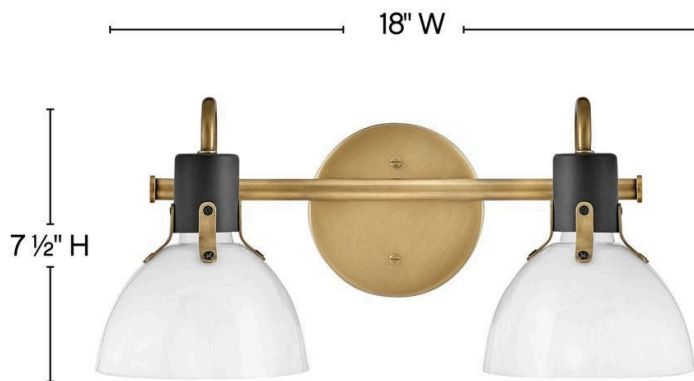

ARGO

51112HB

TWO LIGHT VANITY

Argo is brilliantly basic in design but has all the right details to make it shine. The smooth lines of its dome have a vintage, industrial feel but modern updates, make Argo contemporary. Heavy straps and decorative screws secure the dome to the cap in this clean and stylish profile.

DETAILS	
FINISH:	Heritage Brass
MATERIAL:	Steel
GLASS:	Cased Opal

DIMENSIONS	
WIDTH:	18"
HEIGHT:	7.5"
WEIGHT:	3
BACK PLATE:	5" Dia.
EXTENSION:	8.3
TOP TO OUTLET:	3.25

LIGHT SOURCE	
LIGHT SOURCE:	Socket
WATTAGE:	2-100w Med.
VOLTAGE:	120v

SHIPPING	
CARTON LENGTH:	20.5
CARTON WIDTH:	8.3
CARTON HEIGHT:	8.5
CARTON WEIGHT:	4.2

PRODUCT DETAILS:

- Fixture can be mounted either up or down
- Suitable for use in damp locations as defined by NEC and CEC. Meets United States UL Underwriters Laboratories & CSA Canadian Standards Association Product Safety Standards
- Merging the best of traditional and modern elements, with a sophisticated and streamlined look
- Classic gleaming light brass finish
- Please refer to Hinkley's Warranty for complete product warranty details; some warranty limitations may apply.