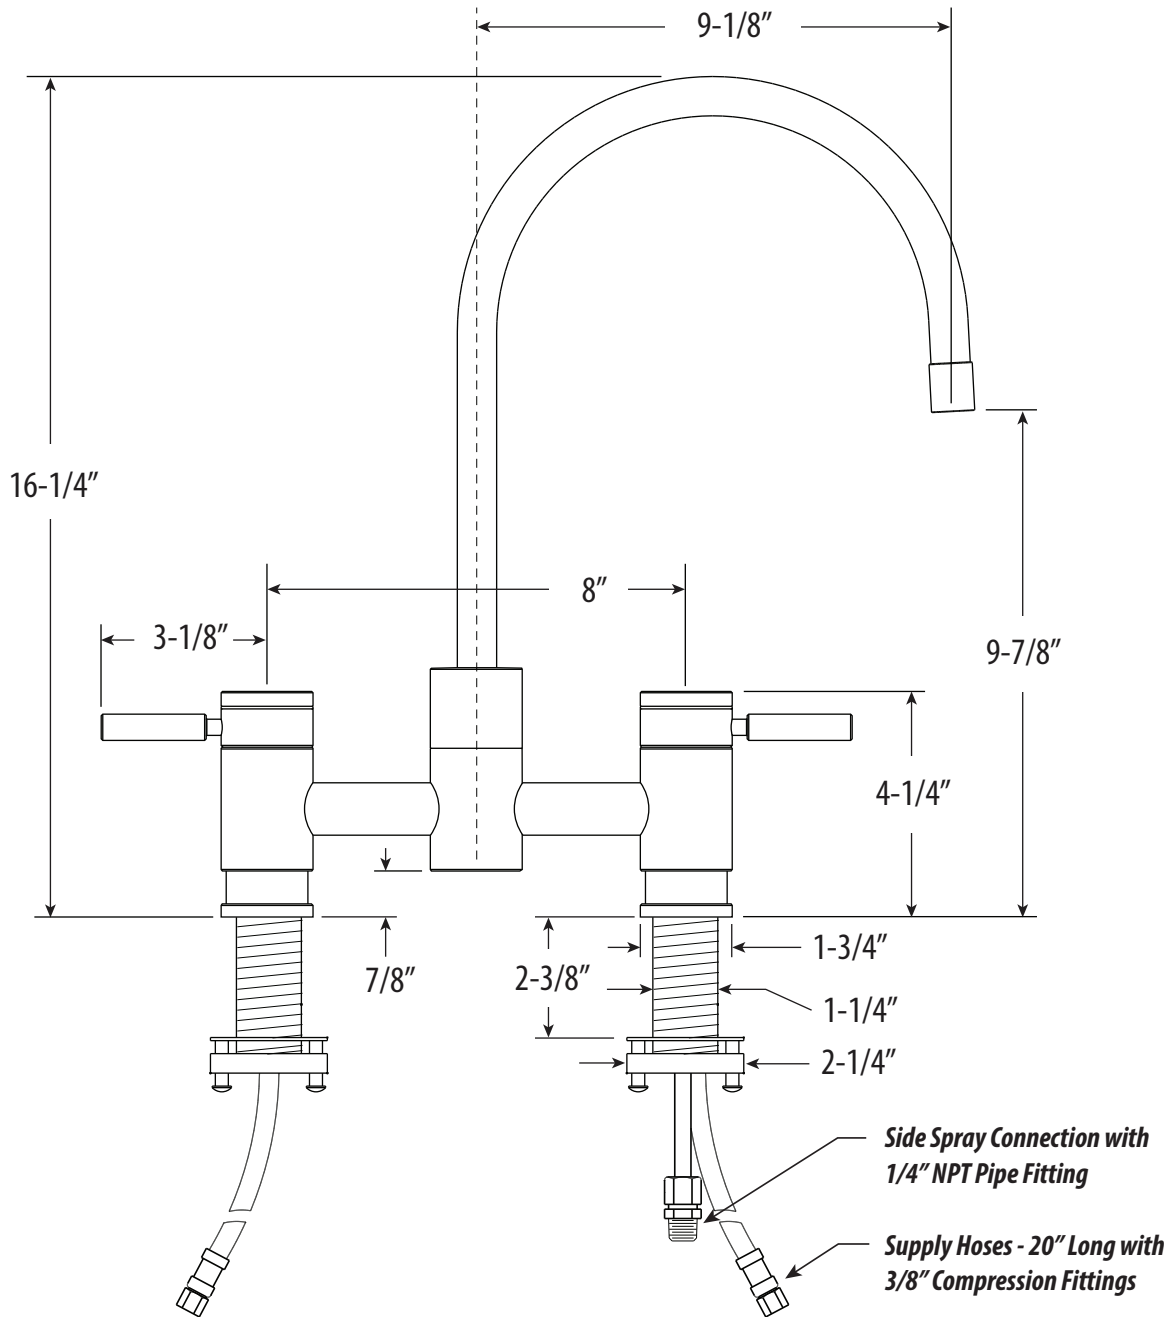

PARCHE BRIDGE FAUCET

7800

- MAX COUNTER THICKNESS 2-3/8"
- MINIMUM INSTALL HOLE SIZE 1-3/8"

DIMENSIONS MAY VARY AND ARE SUBJECT TO CHANGE. NO RESPONSIBILITY IS ASSUMED FOR USE OF SUPERCEDED OR VOIDED DATA