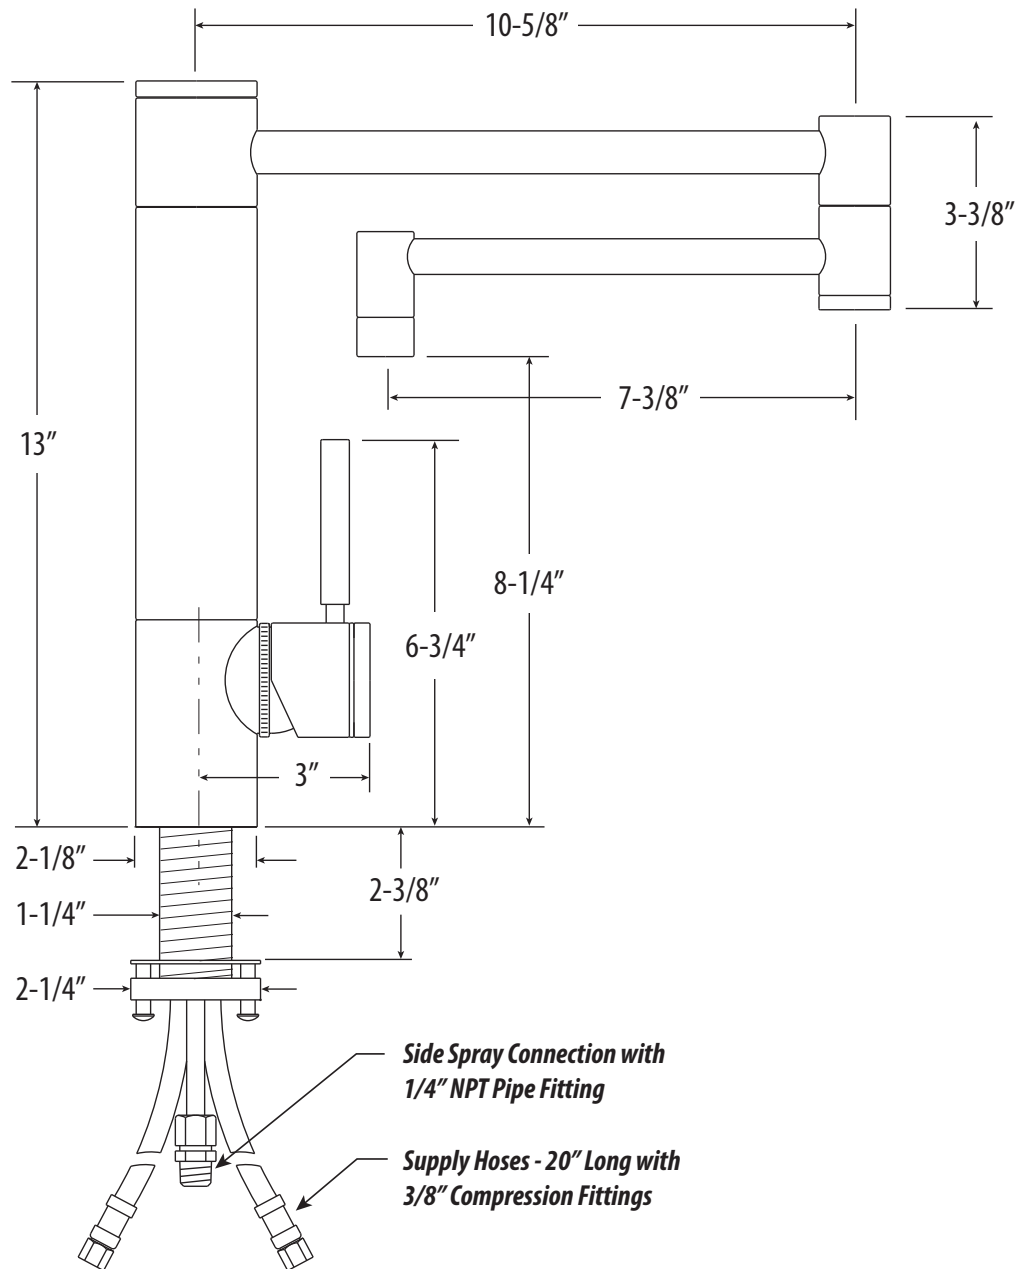

HUNLEY KITCHEN FAUCET / 18" ARTICULATED SPOUT

3600-18

- MAX COUNTER THICKNESS 2-3/8"
- MINIMUM INSTALL HOLE SIZE 1-3/8"

DIMENSIONS MAY VARY AND ARE SUBJECT TO CHANGE. NO RESPONSIBILITY IS ASSUMED FOR USE OF SUPERCEDED OR VOIDED DATA