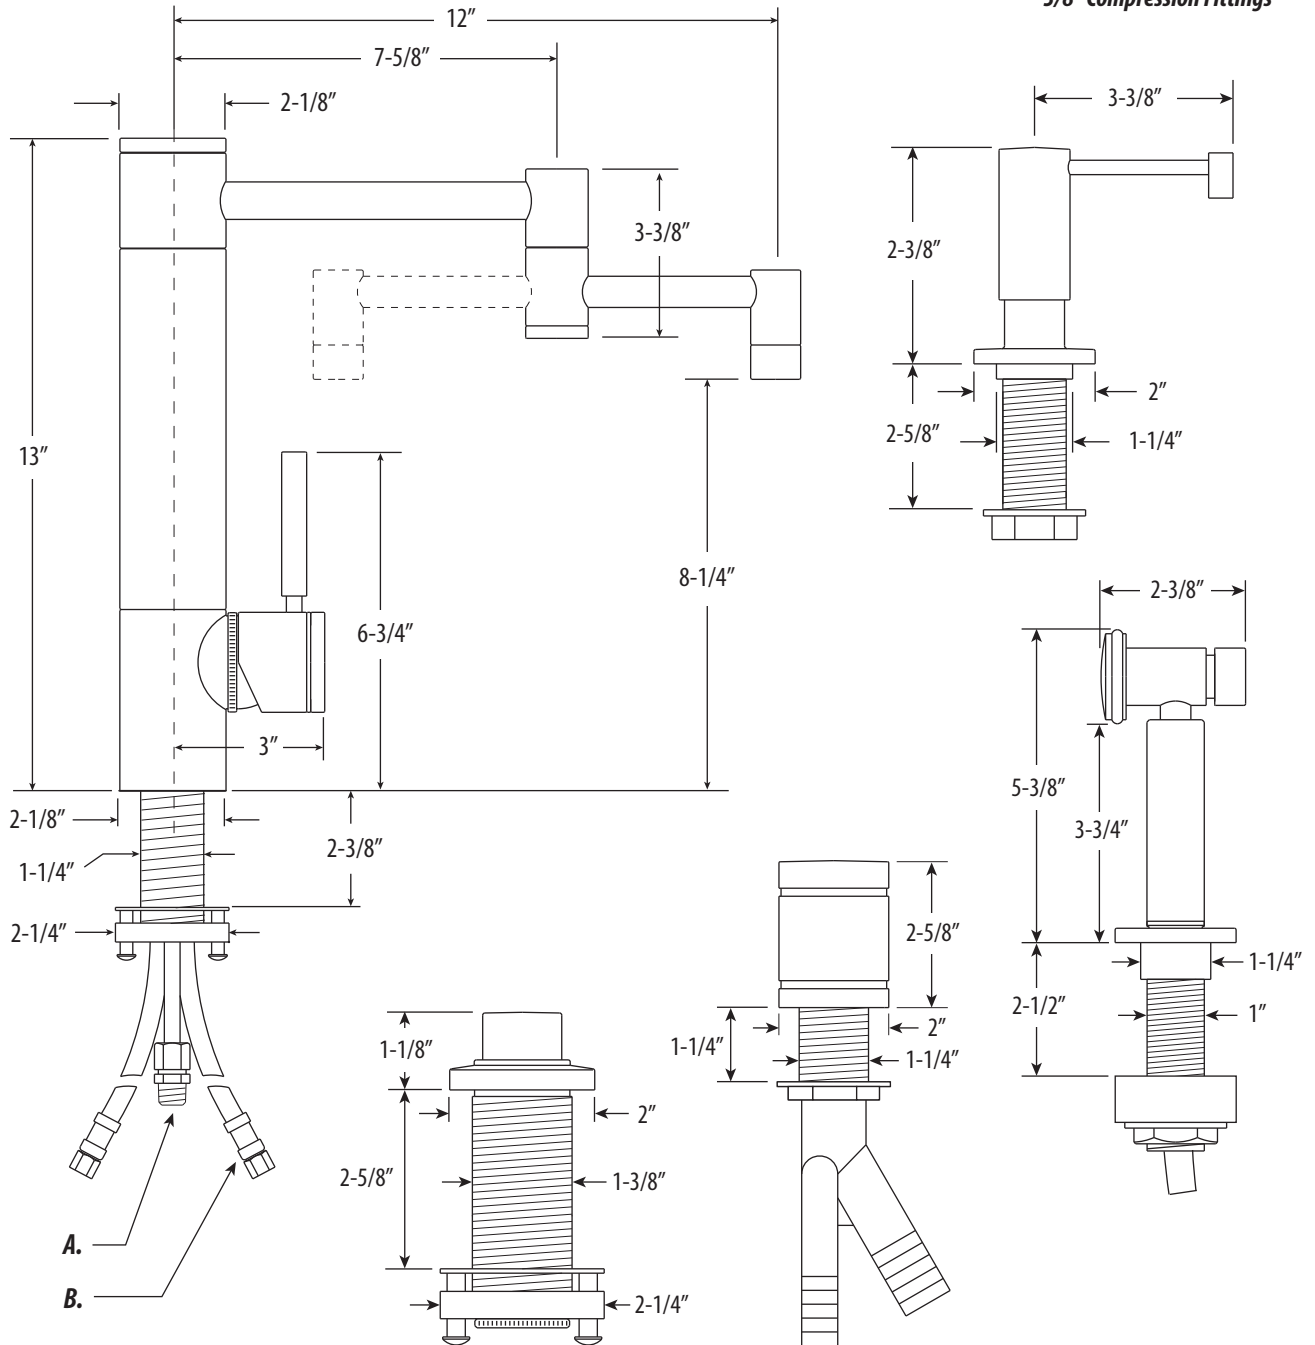

HUNLEY KITCHEN FAUCET / 12" ARTICULATED SPOUT / 4PC. SUITE

3600-12-4

- MAX COUNTER THICKNESS 2-3/8"
- MINIMUM INSTALL HOLE SIZE 1-3/8"

- A. Side Spray Connection with 1/4" NPT Pipe Fitting
- B. Supply Hoses - 20" Long with 3/8" Compression Fittings

DIMENSIONS MAY VARY AND ARE SUBJECT TO CHANGE. NO RESPONSIBILITY IS ASSUMED FOR USE OF SUPERCEDED OR VOIDED DATA