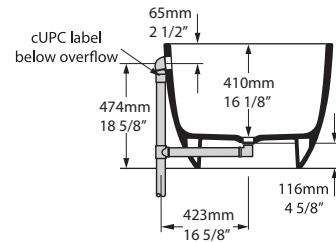

Barcelona 2 Freestanding Bathtub

BA2-N-SW-NO / BA2-N-SW-OF / BA2M-N-SM-NO / BA2M-N-SM-OF

Top view

Front view

Side view

Section BB

Section AA

BV-2,2_0075

Recommended drains: K-36E-xx / K-70-xx / K-50-XX

Drain Void: Features a void space underneath the bathtub for drain plumbing.

US Customers

U.S.A.
HOUSEOFROHL.COM
1-800-777-9762

Canadian Customers

QUEBEC / MARITIMES / WESTERN CANADA
QUÉBEC / MARITIMES / QUEST CANADIEN
QUEBEC / MARITIMOS / CANADA OCCIDENTAL
HOUSEOFROHL.CA
1-866-473-8442