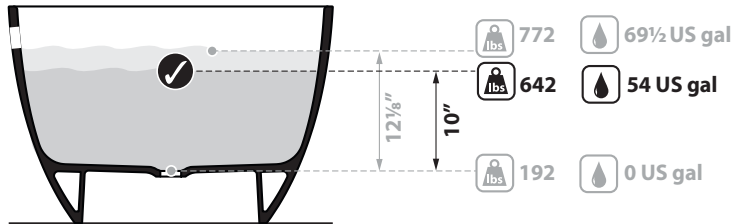

Barcelona 2 Freestanding Bathtub

BA2-N-SW-NO / BA2-N-SW-OF / BA2M-N-SM-NO / BA2M-N-SM-OF

Top view

Front view

Side view

Section BB

Section AA

BV-2,2_0075

Recommended drains: K-36E-xx / K-70-xx / K-50-XX

Drain Void: Features a void space underneath the bathtub for drain plumbing.

US Customers

U.S.A.
HOUSEOFROHL.COM
1-800-777-9762

Canadian Customers

QUEBEC / MARITIMES / WESTERN CANADA
QUÉBEC / MARITIMES / QUEST CANADIEN
QUEBEC / MARITIMOS / CANADA OCCIDENTAL
HOUSEOFROHL.CA
1-866-473-8442