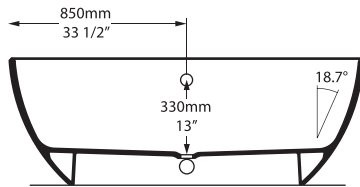

Barcelona 2 Freestanding Bathtub

BA2-N-SW-NO / BA2-N-SW-OF / BA2M-N-SM-NO / BA2M-N-SM-OF

Top view

Front view

Side view

Section BB

Section AA

BV-2,2_0075

Recommended drains: K-36E-xx / K-70-xx / K-50-XX

Drain Void: Features a void space underneath the bathtub for drain plumbing.

US Customers

U.S.A.
HOUSEOFROHL.COM
1-800-777-9762

Canadian Customers

QUEBEC / MARITIMES / WESTERN CANADA
QUÉBEC / MARITIMES / QUEST CANADIEN
QUEBEC / MARITIMOS / CANADA OCCIDENTAL
HOUSEOFROHL.CA
1-866-473-8442