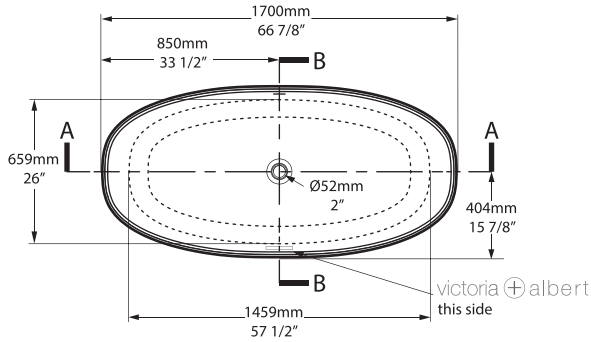

Barcelona 2 Freestanding Bathtub

BA2-N-SW-NO / BA2-N-SW-OF / BA2M-N-SM-NO / BA2M-N-SM-OF

Top view

Front view

Side view

Section BB

Section AA

BV-2,2_0075

Recommended drains: K-36E-xx / K-70-xx / K-50-XX

Drain Void: Features a void space underneath the bathtub for drain plumbing.

US Customers

U.S.A.
HOUSEOFROHL.COM
1-800-777-9762

Canadian Customers

QUEBEC / MARITIMES / WESTERN CANADA
QUÉBEC / MARITIMES / QUEST CANADIEN
QUEBEC / MARITIMOS / CANADA OCCIDENTAL
HOUSEOFROHL.CA
1-866-473-8442