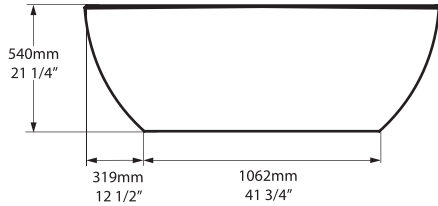

Barcelona 2 Freestanding Bathtub

BA2-N-SW-NO / BA2-N-SW-OF / BA2M-N-SM-NO / BA2M-N-SM-OF

Top view

Front view

Side view

Section BB

Section AA

BV-2,2_0075

Recommended drains: K-36E-xx / K-70-xx / K-50-XX

Drain Void: Features a void space underneath the bathtub for drain plumbing.

US Customers

U.S.A.
HOUSEOFROHL.COM
1-800-777-9762

Canadian Customers

QUEBEC / MARITIMES / WESTERN CANADA
QUÉBEC / MARITIMES / QUEST CANADIEN
QUEBEC / MARITIMOS / CANADA OCCIDENTAL
HOUSEOFROHL.CA
1-866-473-8442