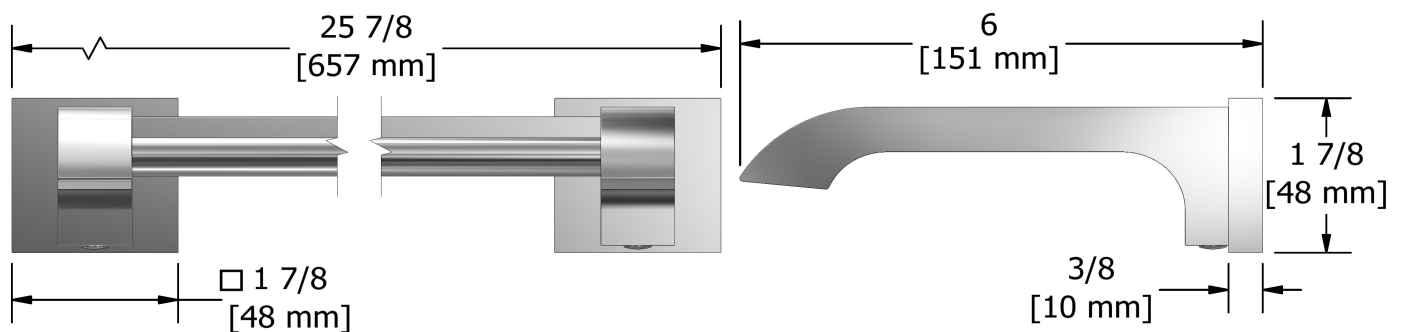

60 cm (24") double towel bar
Z06

Specifications

Description

- 4 anchor points

Available colors

- C : Chrome
- BN : Brushed Nickel (PVD)
- PN : Polished Nickel (PVD)

Sizes, models and finishes may differ from those presented.