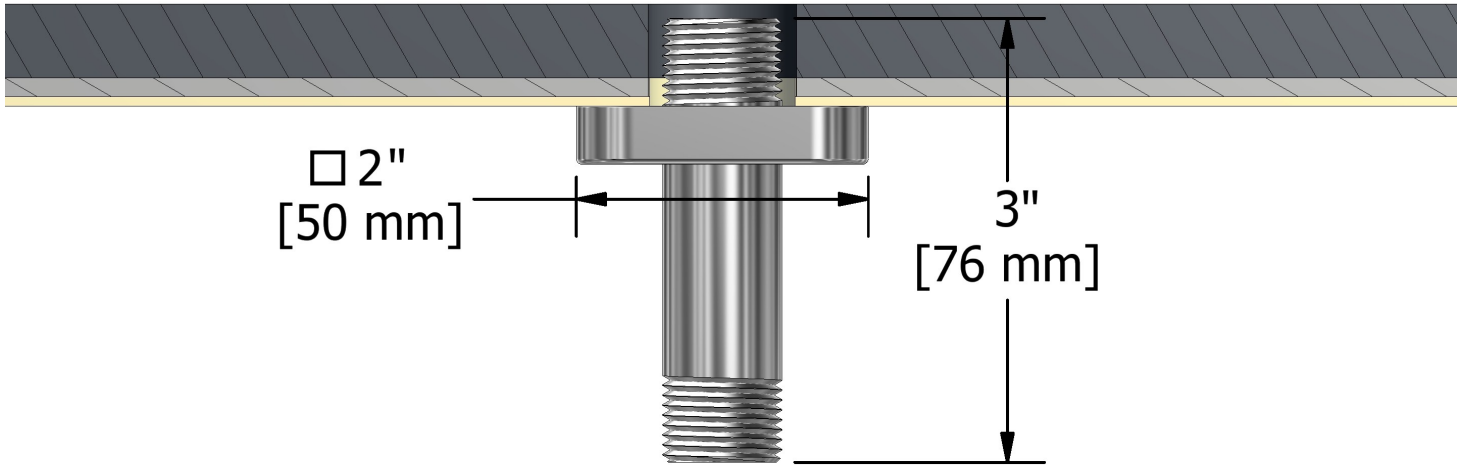

7.5 cm (3") vertical shower arm

579

Specifications

Descriptions

- ½" inlet male NPT
- Shower arm with Salome flange with set screw

Available colors

- C : Chrome
- PN : Polished Nickel (PVD)

Sizes, models and finishes may differ from those presented.