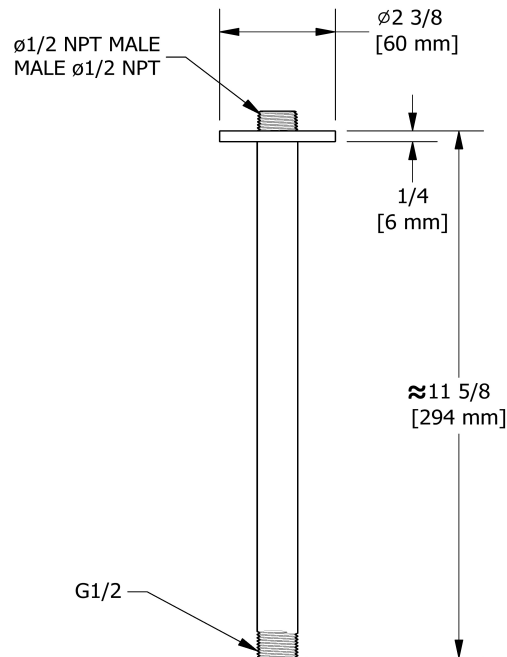

30 cm (12") vertical shower arm

507

Specifications

Descriptions

- Round flange
- 1/2" inlet male NPT

Available colors

- C : Chrome
- BN : Brushed Nickel (PVD)
- PN : Polished Nickel (PVD)

Sizes, models and finishes may differ from those presented.