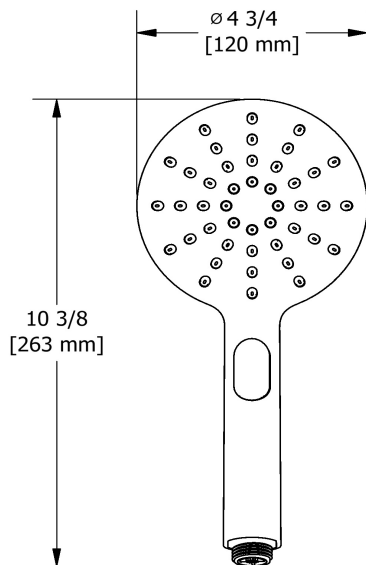

Sizes, models and finishes may differ from those presented.

Warranty

This **Riobel Inc.** product you have purchased carries a Limited Lifetime Warranty on the chrome, PVD finish, blacks and all working parts and is guaranteed from the initial purchase date against all manufacturing defects. All other finishes, including plastic components, are guaranteed for one year. All electric and/or electronic parts are covered by a 5-year limited warranty.

Customer Service

Ontario, West Canada : 888-287-5354 Quebec, Maritimes, United States : 866-473-8442