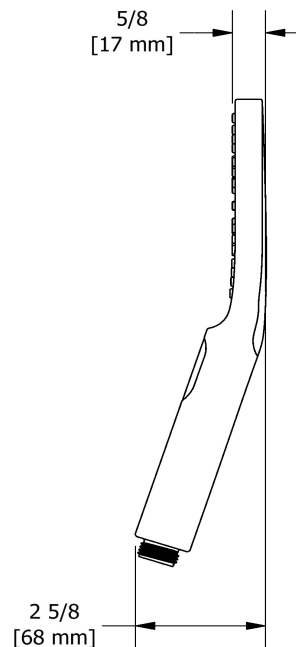

Sizes, models and finishes may differ from those presented.

Warranty

This **Riobel Inc.** product you have purchased carries a Limited Lifetime Warranty on the chrome, PVD finish, blacks and all working parts and is guaranteed from the initial purchase date against all manufacturing defects. All other finishes, including plastic components, are guaranteed for one year. All electric and/or electronic parts are covered by a 5-year limited warranty.

Customer Service

Ontario, West Canada : 888-287-5354 Quebec, Maritimes, United States : 866-473-8442