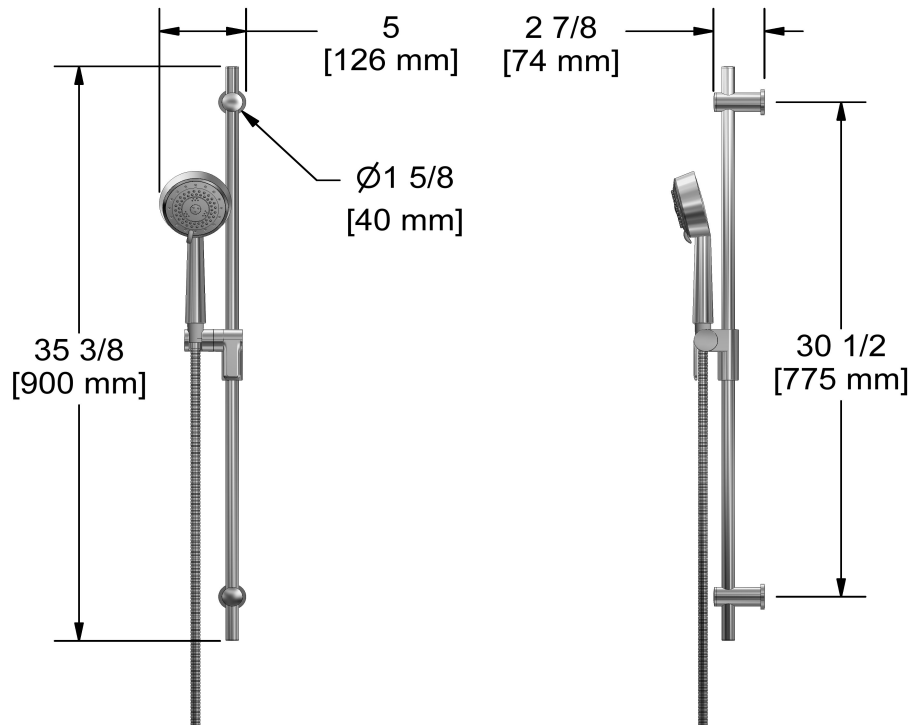

Certifications

- CSA B125.1
- ASME A112.18.1
- CMR248 Approval

Sizes, models and finishes may differ from those presented.

Warranty

This **Riobel Inc.** product you have purchased carries a Limited Lifetime Warranty on the chrome, PVD finish, blacks and all working parts and is guaranteed from the initial purchase date against all manufacturing defects. All other finishes, including plastic components, are guaranteed for one year. All electric and/or electronic parts are covered by a 5-year limited warranty.

Customer Service

Ontario, West Canada : 888-287-5354 Quebec, Maritimes, United States : 866-473-8442