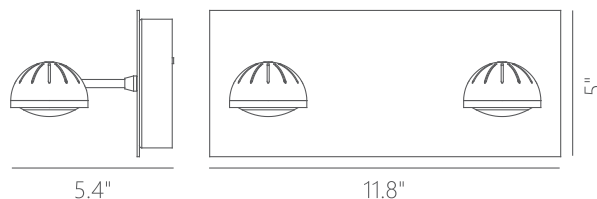

## HOROSCOPE

<b>Material:</b> Aluminum	<b>Color Temp.:</b> 3000K
<b>Optical Lens:</b> Acrylic	<b>CRI (Ra):</b> ≥90
<b>Finish:</b> SDG - Satin Dark Gray	<b>LED Rated Life:</b> ≈50,000 Hours
	<b>Dimming:</b> 100% - 10%