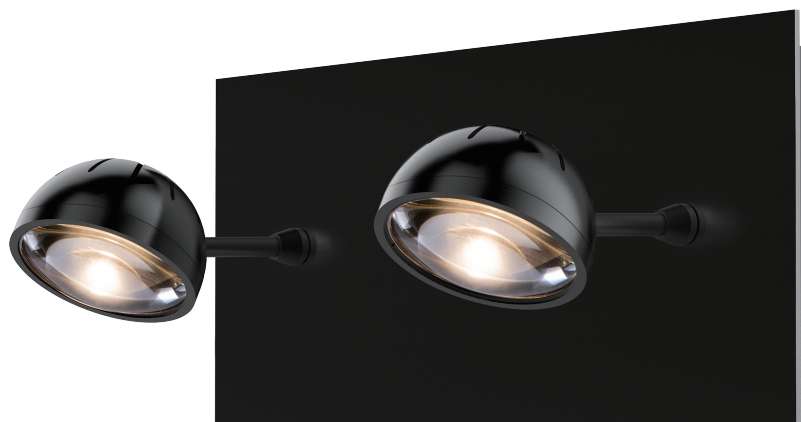

PROJECT			
DATE		TYPE	

PW131308-SDG