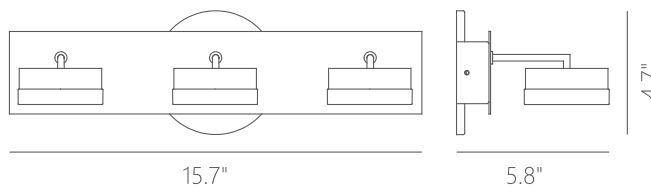

PROJECT			
DATE		TYPE	

PW131039-SDG

VARIETY

Material:
Aluminum

Color Temp.:
3000K

Illuminating Shade:
Acrylic

CRI (Ra):
≥90

Finish:
SDG - Satin Dark Gray