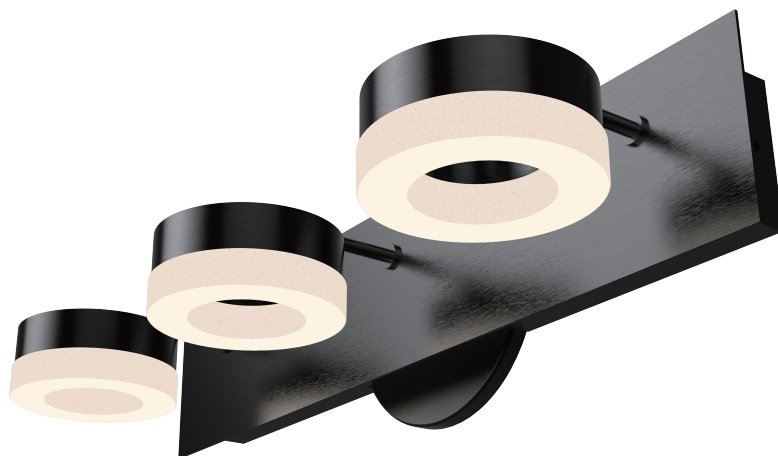

PROJECT			
DATE		TYPE	

PW131039-SDG

VARIETY

Material:
Aluminum

Color Temp.:
3000K

Illuminating Shade:
Acrylic

CRI (Ra):
≥90

Finish:
SDG - Satin Dark Gray

LED Rated Life:
≈50,000 Hours

Dimming:
100% - 10%

PW131038

Wattage: 14W

Voltage: 100~130V

Total Lumens: 1200

Delivered Lumens: 545

Dimmable with ELV or TRIAC Dimmer (Not Included)