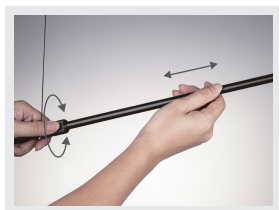

PROJECT			
DATE		TYPE	

PW030064-SDG

Retractable Arm With Nut Lock

Touch Dimmer

FISHER

Material: Aluminum
Diffuser: Polystyrene
Finish: SDG - Satin Dark Gray

Color Temp.: 3000K
CRI (Ra): ≥90
LED Rated Life: ≈50,000 Hours