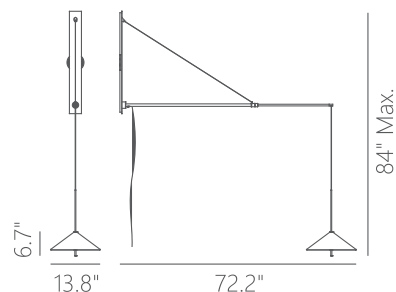

PROJECT			
DATE		TYPE	

PW030064-SDG

Retractable Arm With Nut Lock

Touch Dimmer

FISHER

Material: Aluminum
Diffuser: Polystyrene
Finish: SDG - Satin Dark Gray

Color Temp.: 3000K
CRI (Ra): ≥90
LED Rated Life: ≈50,000 Hours