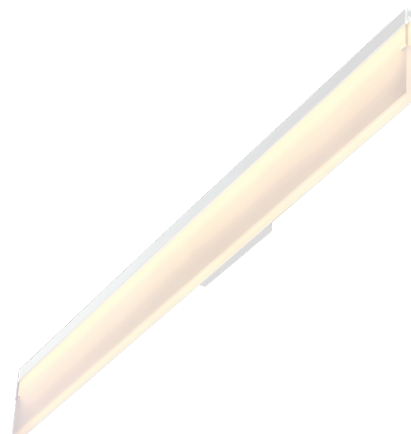

PROJECT			
DATE		TYPE	

PW030002-AB

PW030002-AL

PW030002-BBK

PW030002-MH

LANGE

Material: Aluminum

Illuminating Shade:
Acrylic

Finishes:

AB - Antique Brass
AL - Brushed Aluminum
BBK - Brushed Black
MH - Matte White

Color Temp.:
3000K

CRI (Ra):
≥90

LED Rated Life:
≈50,000 Hours

Dimming:
100% - 10%

PW030002

Wattage: 11W
Voltage: 100~130V
Total Lumens: 940
Delivered Lumens: 408