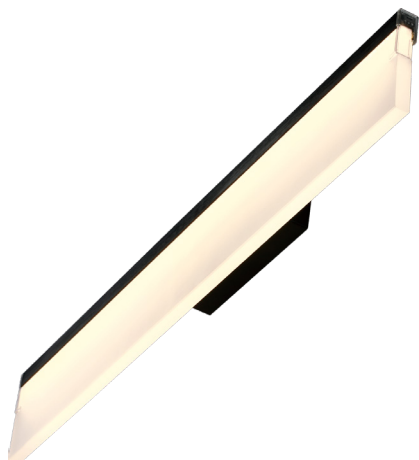

PROJECT			
DATE		TYPE	

PW030002-AB

PW030002-AL

PW030002-BBK

PW030002-MH

LANGE

Material: Aluminum

Illuminating Shade:
Acrylic

Finishes:

AB - Antique Brass
AL - Brushed Aluminum
BBK - Brushed Black
MH - Matte White

Color Temp.:
3000K

CRI (Ra):
≥90

LED Rated Life:
≈50,000 Hours

Dimming:
100% - 10%

PW030002

Wattage: 11W
Voltage: 100~130V
Total Lumens: 940
Delivered Lumens: 408

Can be mounted any direction
Dimmable with ELV or TRIAC Dimmer (Not Included)

PageOne Furnishing & Lighting Co., Ltd.

Add.: 35 Fulton Way, Unit 1, Richmond Hill, ON L4B 2N4, CANADA

Tel.: +1 (905) 707-0004 Toll Free: +1-844-623-7278 Fax: +1 (905) 707-8444