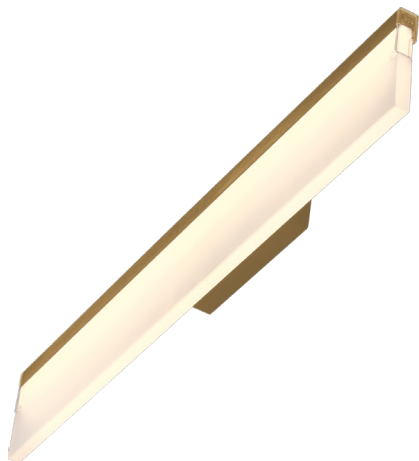

PROJECT			
DATE		TYPE	

PW030002-AB

PW030002-AL

PW030002-BBK

PW030002-MH

LANGE

Material: Aluminum

Illuminating Shade:
Acrylic

Finishes:

AB - Antique Brass
AL - Brushed Aluminum
BBK - Brushed Black
MH - Matte White

Color Temp.:
3000K

CRI (Ra):
≥90

LED Rated Life:
≈50,000 Hours

Dimming:
100% - 10%

PW030002

Wattage: 11W
Voltage: 100~130V
Total Lumens: 940
Delivered Lumens: 408

Can be mounted any direction
Dimmable with ELV or TRIAC Dimmer (Not Included)

PageOne Furnishing & Lighting Co., Ltd.

Add.: 35 Fulton Way, Unit 1, Richmond Hill, ON L4B 2N4, CANADA

Tel.: +1 (905) 707-0004 Toll Free: +1-844-623-7278 Fax: +1 (905) 707-8444