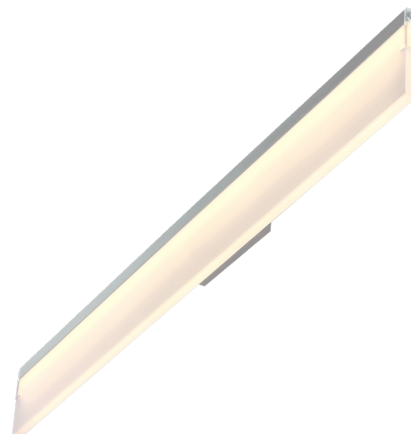

PROJECT			
DATE		TYPE	

PW030002-AB

PW030002-AL

PW030002-BBK

PW030002-MH

LANGE

Material: Aluminum

Illuminating Shade:
Acrylic

Finishes:

AB - Antique Brass
AL - Brushed Aluminum
BBK - Brushed Black
MH - Matte White

Color Temp.:
3000K

CRI (Ra):
≥90

LED Rated Life:
≈50,000 Hours

Dimming:
100% - 10%

PW030002

Wattage: 11W
Voltage: 100~130V
Total Lumens: 940
Delivered Lumens: 408