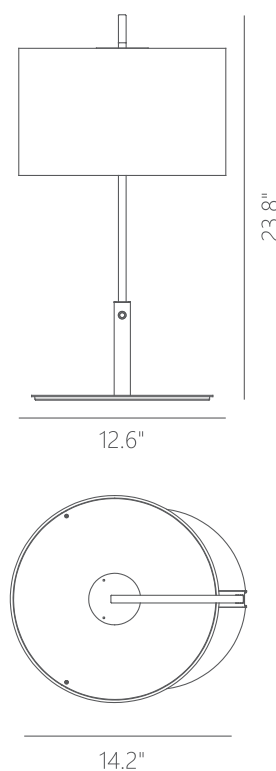

PROJECT			
DATE		TYPE	

PT140930-DT/FH

WALDORF

Materials:
Aluminum, Fabric

Lamp Shade:
FH - Fibre White

Finish:
DT - Deep Taupe

	PT140930
Wattage:	8W
Voltage:	100~240V
Total Lumens:	600
Delivered Lumens:	181