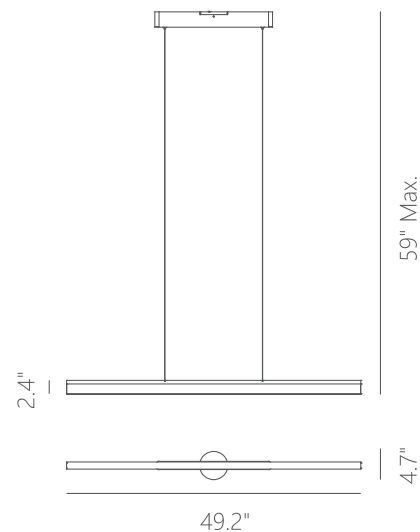

PROJECT			
DATE		TYPE	

PP121347-BT

PRISM

Material: Aluminum	Color Temp.: 3000K
Illuminating Shade: Acrylic	CRI (Ra): ≥90
Finish: BT - Brushed Taupe	LED Rated Life: ≈50,000 Hours
	Dimming: 100% - 10%

	PP121347
Wattage:	25W
Voltage:	100~130V
Total Lumens:	3150
Delivered Lumens:	1418