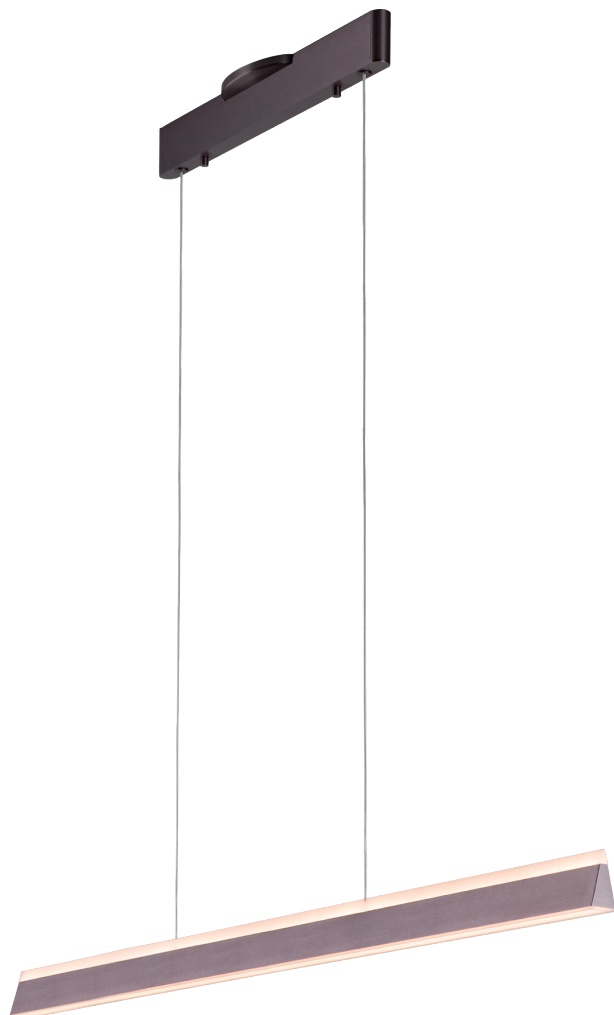

PROJECT			
DATE		TYPE	

PP121347-BT

PRISM

Material: Aluminum	Color Temp.: 3000K
Illuminating Shade: Acrylic	CRI (Ra): ≥90
Finish: BT - Brushed Taupe	LED Rated Life: ≈50,000 Hours
	Dimming: 100% - 10%

	PP121347
Wattage:	25W
Voltage:	100~130V
Total Lumens:	3150
Delivered Lumens:	1418

Dimmable with ELV or TRIAC Dimmer (Not Included)