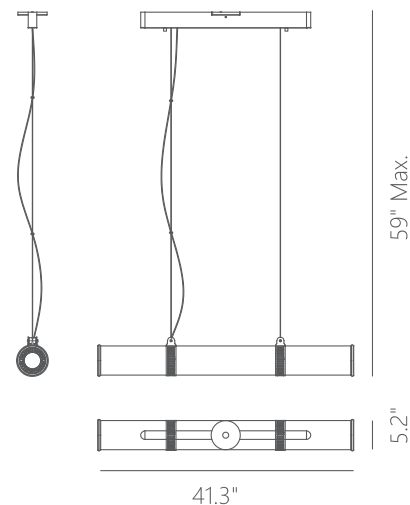

## DIAMANTE

**Materials:**

Aluminum, Cooper, Glass, Stain Steel

**Lamp Shade:**

Borossilicate Glass

**Finish:**

DT - Deep Taupe

**Color Temp.:**