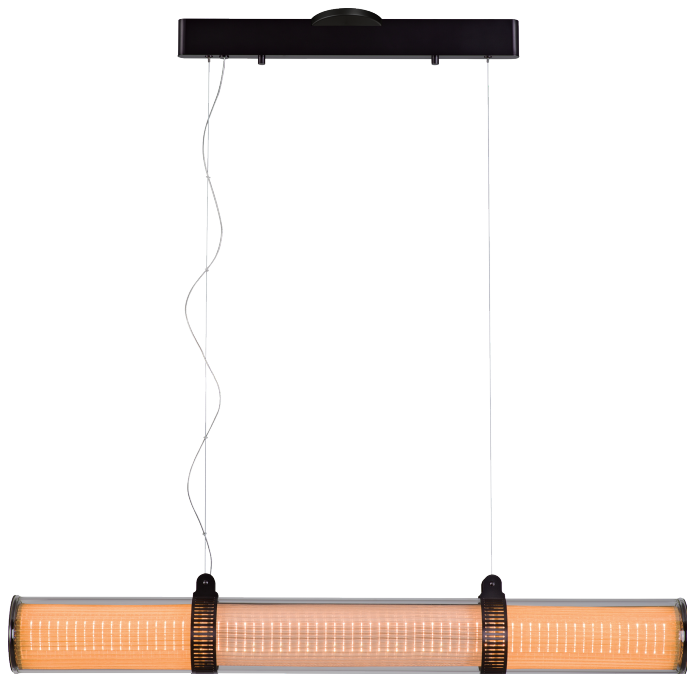

PROJECT			
DATE		TYPE	

PP121223-DT