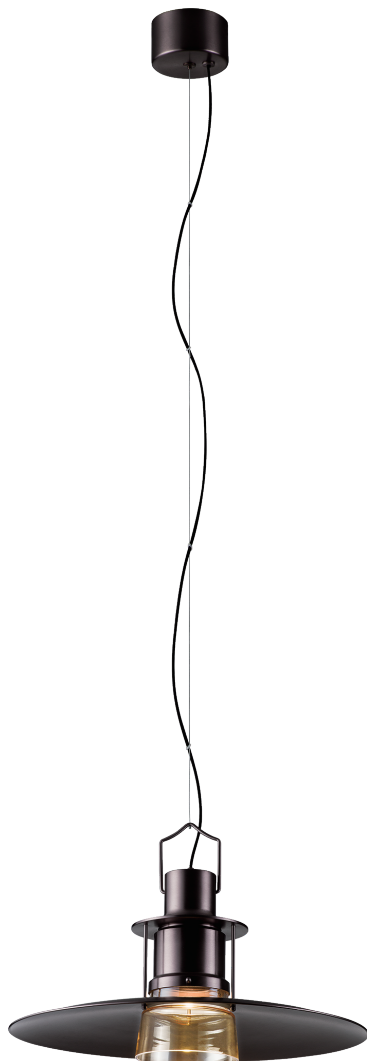

PROJECT			
DATE		TYPE	

PP121190-DT

KLAUS

Material:
Aluminum

Lamp Shade:
Glass

Finish:
DT - Deep Taupe

Color Temp.:
3000K

CRI (Ra):
≥90

LED Rated Life:
≈50,000 Hours

Dimming:
100% - 10%

PP121190

Wattage:	15W
Voltage:	100~130V
Total Lumens:	1260
Delivered Lumens:	826

Dimmable with ELV or TRIAC Dimmer (Not Included)

PageOne Furnishing & Lighting Co., Ltd.