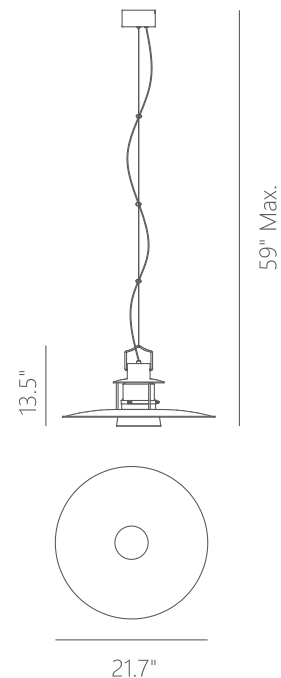

PROJECT			
DATE		TYPE	

PP121190-DT

KLAUS

Material:
Aluminum

Lamp Shade:
Glass

Finish:
DT - Deep Taupe

Color Temp.:
3000K

CRI (Ra):
≥90

LED Rated Life:
≈50,000 Hours

Dimming:
100% - 10%

PP121190

Wattage:	15W
Voltage:	100~130V
Total Lumens:	1260
Delivered Lumens:	826

Dimmable with ELV or TRIAC Dimmer (Not Included)

PageOne Furnishing & Lighting Co., Ltd.