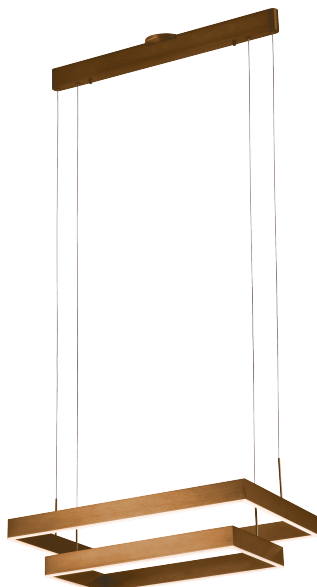

<b>PROJECT</b>			
<b>DATE</b>		<b>TYPE</b>	

PP120281-DT

PP120281-BG

PP120281-SDG

PP120281-AL

## PROMETHEUS

<b>Material:</b> Aluminum	<b>Color Temp.:</b> 3000K
<b>Diffuser:</b> Acrylic	<b>CRI (Ra):</b> ≥90
<b>Finishes:</b> AL - Brushed Aluminum BG - Brushed Gold DT - Deep Taupe SDG - Satin Dark Gray	<b>LED Rated Life:</b> ≈50,000 Hours
	<b>Dimming:</b> 100% - 10%

	<b>PP121153</b>
<b>Wattage:</b>	51W
<b>Voltage:</b>	100~130V
<b>Total Lumens:</b>	3780
<b>Delivered Lumens:</b>	1641

DT finish is the only one in 59" OAH  
Dimmable with ELV or TRIAC Dimmer (Not Included)