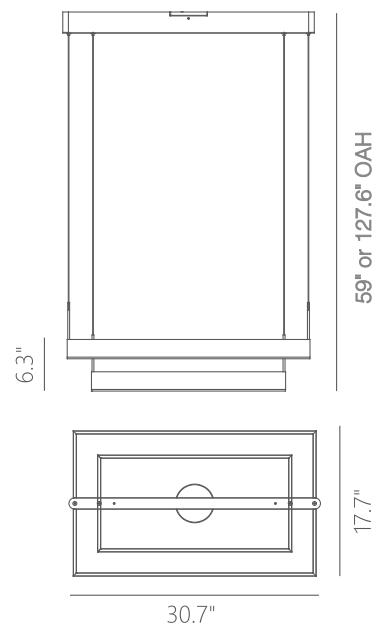

## PROMETHEUS

<b>Material:</b> Aluminum	<b>Color Temp.:</b> 3000K
<b>Diffuser:</b> Acrylic	<b>CRI (Ra):</b> ≥90
<b>Finishes:</b> AL - Brushed Aluminum BG - Brushed Gold DT - Deep Taupe SDG - Satin Dark Gray	<b>LED Rated Life:</b> ≈50,000 Hours
	<b>Dimming:</b> 100% - 10%

	<b>PP121153</b>
<b>Wattage:</b>	51W
<b>Voltage:</b>	100~130V
<b>Total Lumens:</b>	3780
<b>Delivered Lumens:</b>	1641

DT finish is the only one in 59" OAH  
Dimmable with ELV or TRIAC Dimmer (Not Included)