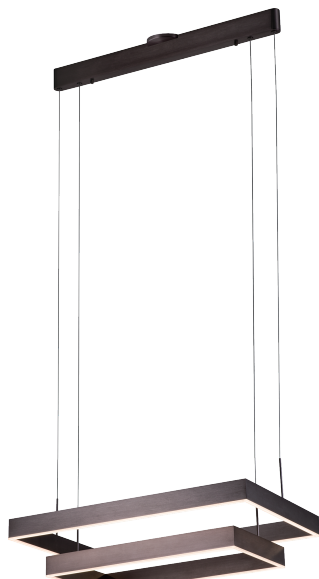

<b>PROJECT</b>			
<b>DATE</b>		<b>TYPE</b>	

PP120281-DT

PP120281-BG

PP120281-SDG

PP120281-AL

## PROMETHEUS

<b>Material:</b> Aluminum	<b>Color Temp.:</b> 3000K
<b>Diffuser:</b> Acrylic	<b>CRI (Ra):</b> ≥90
<b>Finishes:</b> AL - Brushed Aluminum BG - Brushed Gold DT - Deep Taupe SDG - Satin Dark Gray	<b>LED Rated Life:</b> ≈50,000 Hours
	<b>Dimming:</b> 100% - 10%

	<b>PP121153</b>
<b>Wattage:</b>	51W
<b>Voltage:</b>	100~130V
<b>Total Lumens:</b>	3780
<b>Delivered Lumens:</b>	1641

DT finish is the only one in 59" OAH  
Dimmable with ELV or TRIAC Dimmer (Not Included)