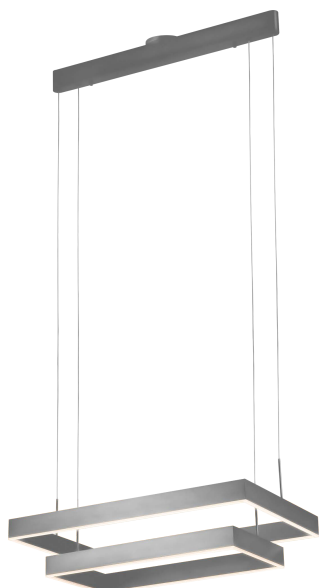

<b>PROJECT</b>			
<b>DATE</b>		<b>TYPE</b>	

PP120281-DT

PP120281-BG

PP120281-SDG

PP120281-AL

## PROMETHEUS

<b>Material:</b> Aluminum	<b>Color Temp.:</b> 3000K
<b>Diffuser:</b> Acrylic	<b>CRI (Ra):</b> ≥90
<b>Finishes:</b> AL - Brushed Aluminum BG - Brushed Gold DT - Deep Taupe SDG - Satin Dark Gray	<b>LED Rated Life:</b> ≈50,000 Hours
	<b>Dimming:</b> 100% - 10%

	<b>PP121153</b>
<b>Wattage:</b>	51W
<b>Voltage:</b>	100~130V
<b>Total Lumens:</b>	3780
<b>Delivered Lumens:</b>	1641

DT finish is the only one in 59" OAH  
Dimmable with ELV or TRIAC Dimmer (Not Included)