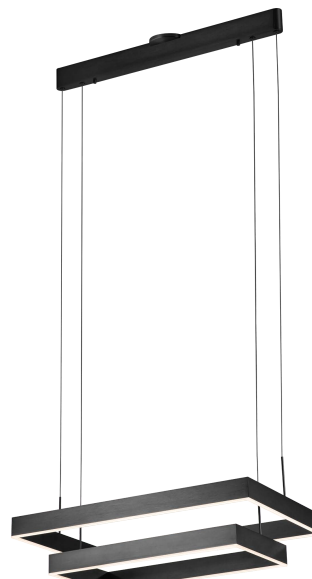

<b>PROJECT</b>			
<b>DATE</b>		<b>TYPE</b>	

PP120281-DT

PP120281-BG

PP120281-SDG

PP120281-AL

## PROMETHEUS

<b>Material:</b> Aluminum	<b>Color Temp.:</b> 3000K
<b>Diffuser:</b> Acrylic	<b>CRI (Ra):</b> ≥90
<b>Finishes:</b> AL - Brushed Aluminum BG - Brushed Gold DT - Deep Taupe SDG - Satin Dark Gray	<b>LED Rated Life:</b> ≈50,000 Hours
	<b>Dimming:</b> 100% - 10%

	<b>PP121153</b>
<b>Wattage:</b>	51W
<b>Voltage:</b>	100~130V
<b>Total Lumens:</b>	3780
<b>Delivered Lumens:</b>	1641

DT finish is the only one in 59" OAH  
Dimmable with ELV or TRIAC Dimmer (Not Included)