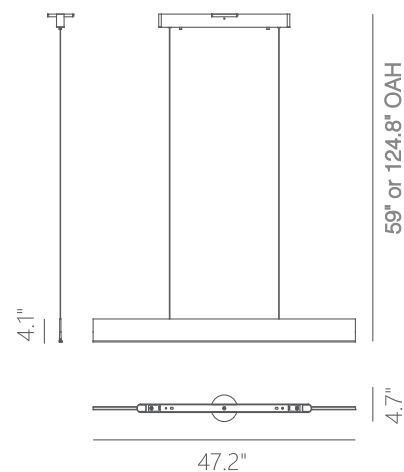

## PROMETHEUS

**Material:**  
Aluminum

**Color Temp.:**  
3000K

**Diffuser:**  
Acrylic

**CRI (Ra):**  
≥90

**Finishes:**  
AL - Brushed Aluminum  
BG - Brushed Gold  
DT - Deep Taupe  
SDG - Satin Dark Gray

### PP120287

**Wattage:** 26W  
**Voltage:** 100~130V  
**Total Lumens:** 2100  
**Delivered Lumens:** 932

DT finish is the only one in 59" OAH  
Dimmable with ELV or TRIAC Dimmer (Not Included)

PageOne Furnishing & Lighting Co., Ltd.