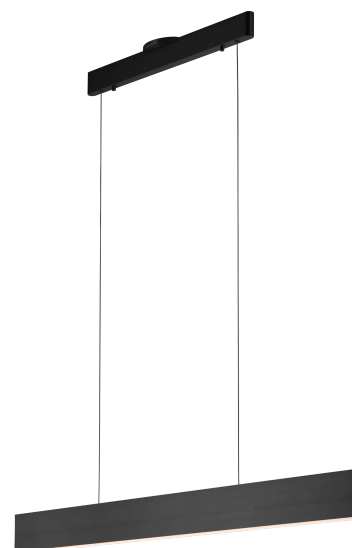

PP120287-SDG