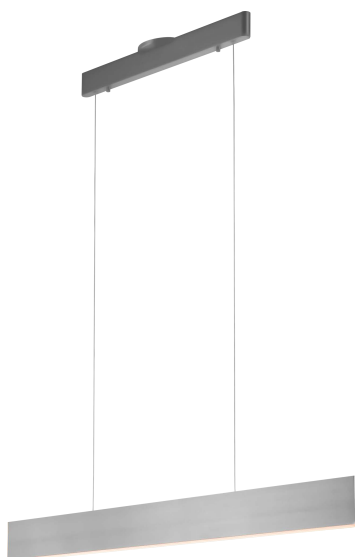

PP120287-DT

PP120287-AL