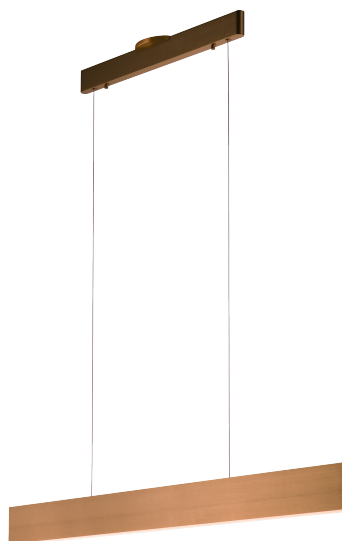

PP120287-BG