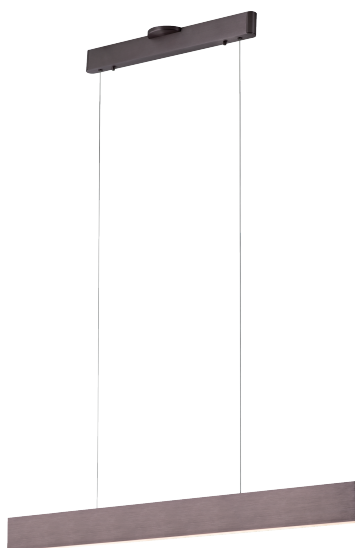

PROJECT			
DATE		TYPE	

PP120287-DT