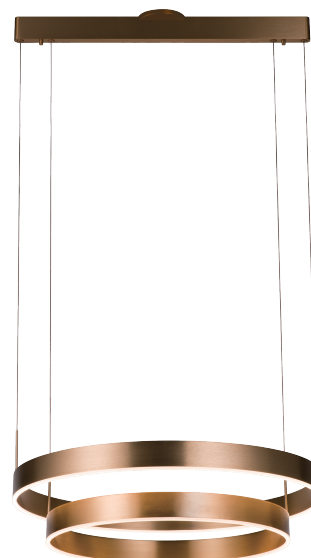

PROJECT			
DATE		TYPE	

PP120282-SDG

PP120282-BG

PP120282-DT

PP120282-AL

PROMETHEUS

Material: Aluminum	Color Temp.: 3000K
Diffuser: Acrylic	CRI (Ra): ≥90
Finishes: AL - Brushed Aluminum BG - Brushed Gold DT - Deep Taupe SDG - Satin Dark Gray	LED Rated Life: ≈50,000 Hours
	Dimming: 100% - 10%

	PP120282
Wattage:	53W
Voltage:	100~130V
Total Lumens:	4320
Delivered Lumens:	2395

DT finish is the only one in 59" OAH
Dimmable with ELV or TRIAC Dimmer (Not Included)