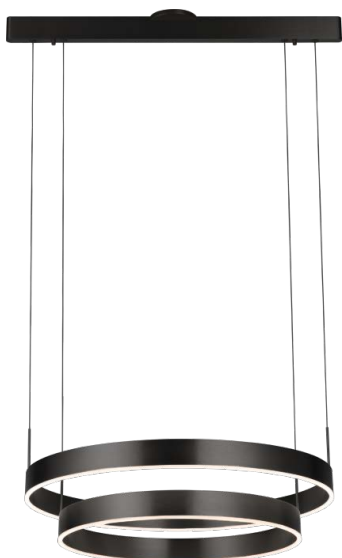

PROJECT			
DATE		TYPE	

PP120282-SDG

PP120282-BG

PP120282-DT

PP120282-AL

PROMETHEUS

Material: Aluminum	Color Temp.: 3000K
Diffuser: Acrylic	CRI (Ra): ≥90
Finishes: AL - Brushed Aluminum BG - Brushed Gold DT - Deep Taupe SDG - Satin Dark Gray	LED Rated Life: ≈50,000 Hours
	Dimming: 100% - 10%

	PP120282
Wattage:	53W
Voltage:	100~130V
Total Lumens:	4320
Delivered Lumens:	2395

DT finish is the only one in 59" OAH
Dimmable with ELV or TRIAC Dimmer (Not Included)