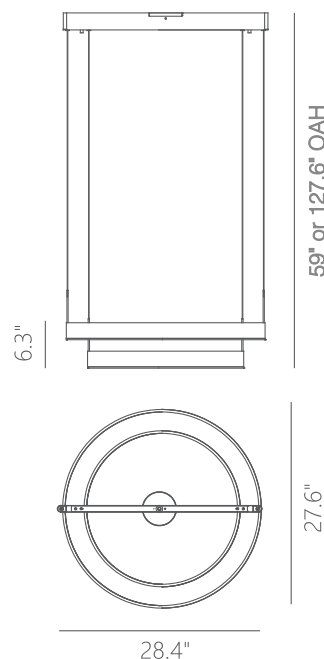

PROJECT			
DATE		TYPE	

PP120282-SDG

PP120282-BG

PP120282-DT

PP120282-AL

PROMETHEUS

Material: Aluminum	Color Temp.: 3000K
Diffuser: Acrylic	CRI (Ra): ≥90
Finishes: AL - Brushed Aluminum BG - Brushed Gold DT - Deep Taupe SDG - Satin Dark Gray	LED Rated Life: ≈50,000 Hours
	Dimming: 100% - 10%

	PP120282
Wattage:	53W
Voltage:	100~130V
Total Lumens:	4320
Delivered Lumens:	2395

DT finish is the only one in 59" OAH
Dimmable with ELV or TRIAC Dimmer (Not Included)