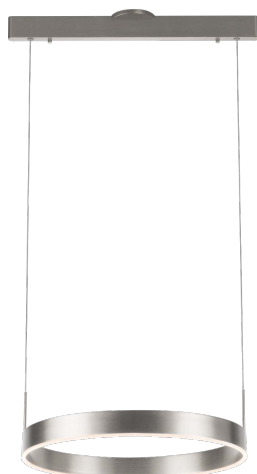

<b>PROJECT</b>			
<b>DATE</b>		<b>TYPE</b>	

PP120280-DT

PP120280-BG

PP120280-SDG

PP120280-AL

## PROMETHEUS

<b>Material:</b> Aluminum	<b>Color Temp.:</b> 3000K
<b>Diffuser:</b> Acrylic	<b>CRI (Ra):</b> ≥90
<b>Finishes:</b> AL - Brushed Aluminum BG - Brushed Gold DT - Deep Taupe SDG - Satin Dark Gray	<b>LED Rated Life:</b> ≈50,000 Hours  <b>Dimming:</b> 100% - 10%

	<b>PP120280</b>
<b>Wattage:</b>	22W
<b>Voltage:</b>	100~130V
<b>Total Lumens:</b>	1800
<b>Delivered Lumens:</b>	808

DT finish is the only one in 59" OAH  
Dimmable with ELV or TRIAC Dimmer (Not Included)