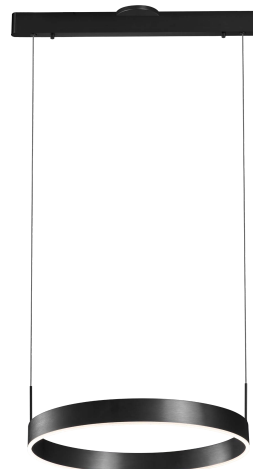

<b>PROJECT</b>			
<b>DATE</b>		<b>TYPE</b>	

PP120280-DT

PP120280-BG

PP120280-SDG

PP120280-AL

## PROMETHEUS

<b>Material:</b> Aluminum	<b>Color Temp.:</b> 3000K
<b>Diffuser:</b> Acrylic	<b>CRI (Ra):</b> ≥90
<b>Finishes:</b> AL - Brushed Aluminum BG - Brushed Gold DT - Deep Taupe SDG - Satin Dark Gray	<b>LED Rated Life:</b> ≈50,000 Hours  <b>Dimming:</b> 100% - 10%

	<b>PP120280</b>
<b>Wattage:</b>	22W
<b>Voltage:</b>	100~130V
<b>Total Lumens:</b>	1800
<b>Delivered Lumens:</b>	808

DT finish is the only one in 59" OAH  
Dimmable with ELV or TRIAC Dimmer (Not Included)