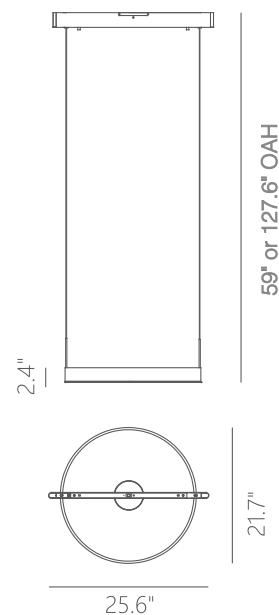

## PROMETHEUS

<b>Material:</b> Aluminum	<b>Color Temp.:</b> 3000K
<b>Diffuser:</b> Acrylic	<b>CRI (Ra):</b> ≥90
<b>Finishes:</b> AL - Brushed Aluminum BG - Brushed Gold DT - Deep Taupe SDG - Satin Dark Gray	<b>LED Rated Life:</b> ≈50,000 Hours  <b>Dimming:</b> 100% - 10%

	<b>PP120280</b>
<b>Wattage:</b>	22W
<b>Voltage:</b>	100~130V
<b>Total Lumens:</b>	1800
<b>Delivered Lumens:</b>	808

DT finish is the only one in 59" OAH  
Dimmable with ELV or TRIAC Dimmer (Not Included)