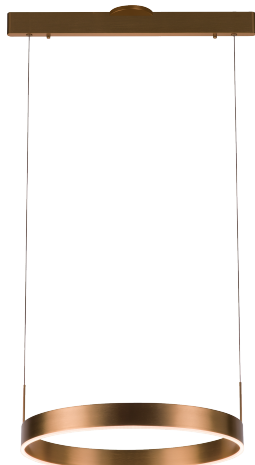

<b>PROJECT</b>			
<b>DATE</b>		<b>TYPE</b>	

PP120280-DT

PP120280-BG

PP120280-SDG

PP120280-AL

## PROMETHEUS

<b>Material:</b> Aluminum	<b>Color Temp.:</b> 3000K
<b>Diffuser:</b> Acrylic	<b>CRI (Ra):</b> ≥90
<b>Finishes:</b> AL - Brushed Aluminum BG - Brushed Gold DT - Deep Taupe SDG - Satin Dark Gray	<b>LED Rated Life:</b> ≈50,000 Hours  <b>Dimming:</b> 100% - 10%

	<b>PP120280</b>
<b>Wattage:</b>	22W
<b>Voltage:</b>	100~130V
<b>Total Lumens:</b>	1800
<b>Delivered Lumens:</b>	808

DT finish is the only one in 59" OAH  
Dimmable with ELV or TRIAC Dimmer (Not Included)