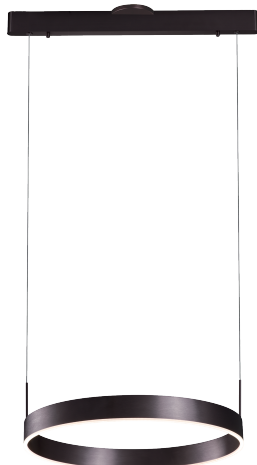

<b>PROJECT</b>			
<b>DATE</b>		<b>TYPE</b>	

PP120280-DT

PP120280-BG

PP120280-SDG

PP120280-AL

## PROMETHEUS

<b>Material:</b> Aluminum	<b>Color Temp.:</b> 3000K
<b>Diffuser:</b> Acrylic	<b>CRI (Ra):</b> ≥90
<b>Finishes:</b> AL - Brushed Aluminum BG - Brushed Gold DT - Deep Taupe SDG - Satin Dark Gray	<b>LED Rated Life:</b> ≈50,000 Hours  <b>Dimming:</b> 100% - 10%

	<b>PP120280</b>
<b>Wattage:</b>	22W
<b>Voltage:</b>	100~130V
<b>Total Lumens:</b>	1800
<b>Delivered Lumens:</b>	808

DT finish is the only one in 59" OAH  
Dimmable with ELV or TRIAC Dimmer (Not Included)