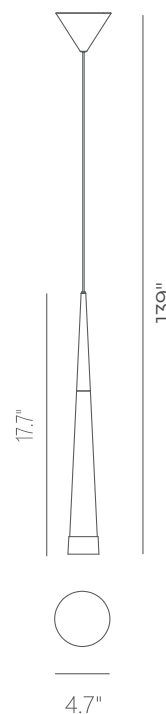

<b>PROJECT</b>			
<b>DATE</b>		<b>TYPE</b>	

PP120099-AL

PP120099-BG

PP120099-SDG

## METEOR

**Materials:**  
Steel, Aluminum

**Lamp Shade:**  
Acrylic

**Finishes:**  
AL - Brushed Aluminum  
BG - Brushed Gold  
SDG - Satin Dark Gray

**Color Temp.:**  
3000K

**CRI (Ra):**  
≥90

**LED Rated Life:**  
≈50,000 Hours

### PP120099

**Wattage:** 6.5W+1W  
**Voltage:** 100~130V  
**Total Lumens:** 630  
**Delivered Lumens:** 273

Dimmable with ELV or TRIAC Dimmer (Not Included)

PageOne Furnishing & Lighting Co., Ltd.

Add.: 35 Fulton Way, Unit 1, Richmond Hill, ON L4B 2N4, CANADA