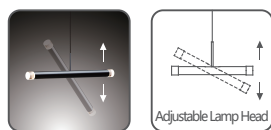

PROJECT			
DATE		TYPE	

PP020237-SDG

PP020237-BC

SEESAW

Material:
Steel, Aluminum

Optical Lens:
Acrylic

Finishes:
BC - Brushed Champagne
SDG - Satin Dark Gray

Color Temp.:
3000K