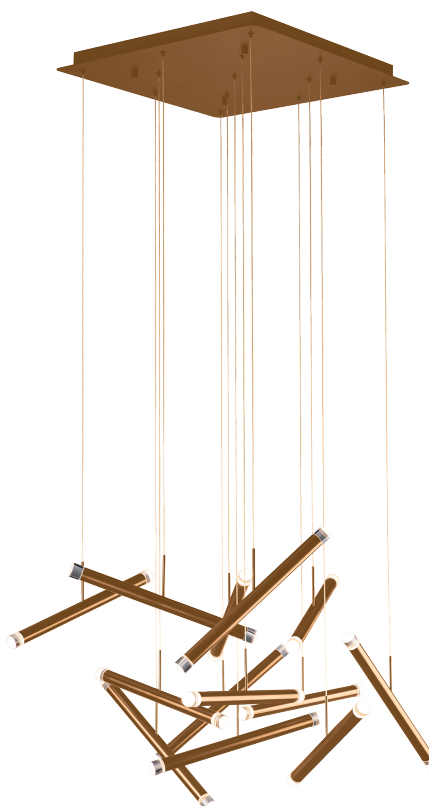

PROJECT			
DATE		TYPE	

PP020237-SDG

PP020237-BC

SEESAW

Material:
Steel, Aluminum

Optical Lens:
Acrylic

Finishes:
BC - Brushed Champagne
SDG - Satin Dark Gray

Color Temp.:
3000K

CRI (Ra):
≥90

LED Rated Life:
≈50,000 Hours

Dimming:
100% - 10%

Wattage:

Voltage:

Total Lumens:

Delivered Lumens:

PP020237

65W

100~130V

4920

2135

Dimmable with ELV or TRIAC Dimmer (Not Included)

PageOne Furnishing & Lighting Co., Ltd.

Add.: 35 Fulton Way, Unit 1, Richmond Hill, ON L4B 2N4, CANADA

Tel.: +1 (905) 707-0004 Toll Free: +1-844-623-7278 Fax: +1 (905) 707-8444