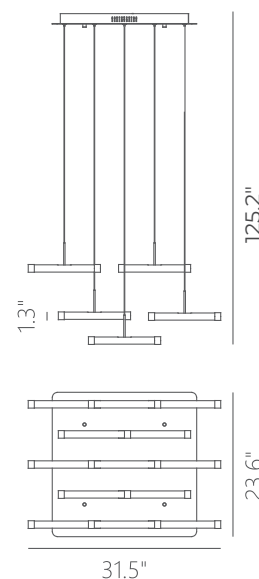

PROJECT			
DATE		TYPE	

PP020237-SDG

PP020237-BC

SEESAW

Material:
Steel, Aluminum

Optical Lens:
Acrylic

Finishes:
BC - Brushed Champagne
SDG - Satin Dark Gray

Color Temp.:
3000K