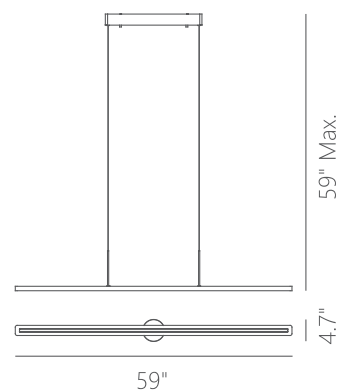

PROJECT			
DATE		TYPE	

PP020147-BG/BE

HOLLY

Materials: Aluminum, Reak Wood
Color Temp.: 3000K
Lamp Shade: BE - Beech
CRI (Ra): ≥90
Finish: BG - Brushed Gold
LED Rated Life: ≈50,000 Hours
Dimming: 100% - 10%

PP020147
Wattage: 60W
Voltage: 100~130V
Total Lumens: 4320
Delivered Lumens: 1979

Dimmable with ELV or TRIAC Dimmer (Not Included)