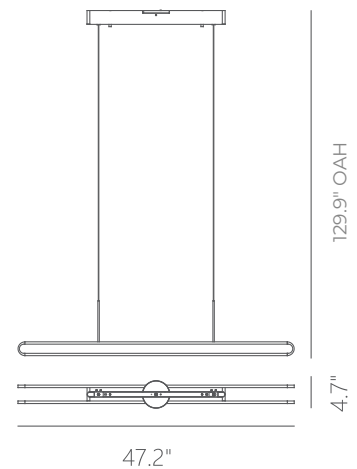

GIANNI

Materials:

Steel, Aluminum

Illuminating Shade:

Acrylic

Finish:

BC - Brushed Champagne

Color Temp.:

3000K

CRI (Ra):

≥90

LED Rated Life:

≈50,000 Hours

Dimming:

100% - 10%

PP020114

Wattage:	53W
Voltage:	100~130V
Total Lumens:	2520
Delivered Lumens:	1154

Dimmable with ELV or TRIAC Dimmer (Not Included)

PageOne Furnishing & Lighting Co., Ltd.

Add.: 35 Fulton Way, Unit 1, Richmond Hill, ON L4B 2N4, CANADA

Tel.: +1 (905) 707-0004 Toll Free: +1-844-623-7278 Fax: +1 (905) 707-8444

E-mail: sales@pageonlighting.com

Website: www.pageonlighting.com

Pageonlighting

Pageone Furnishing & Lighting