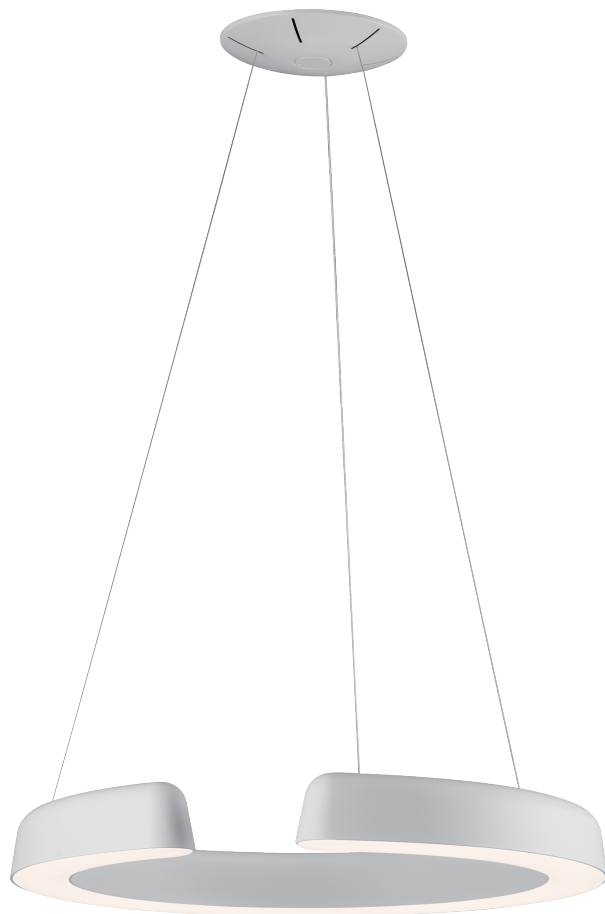

PROJECT			
DATE		TYPE	

PP020016-MH

ENSO

Material:
Aluminum

Lamp Shade:
Polyurethane

Finish:
MH - Matte White

Color Temp.:
3000K

CRI (Ra):
≥90

LED Rated Life:
≈50,000 Hours

Dimming:
100% - 10%

	PP020016
Wattage:	35W
Voltage:	100~130V
Total Lumens:	3360
Delivered Lumens:	1443

Dimmable with ELV or TRIAC Dimmer (Not Included)

PageOne Furnishing & Lighting Co., Ltd.