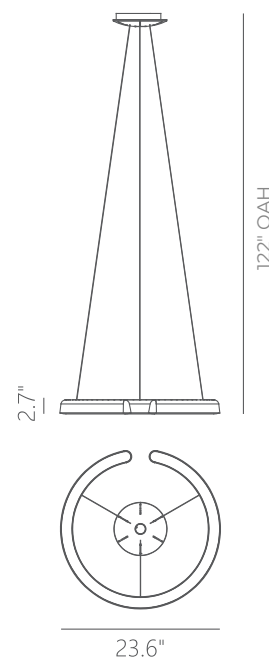

PROJECT			
DATE		TYPE	

PP020016-MH

ENSO

Material:
Aluminum

Lamp Shade:
Polyurethane

Finish:
MH - Matte White

Color Temp.:
3000K

CRI (Ra):
≥90

LED Rated Life:
≈50,000 Hours

Dimming:
100% - 10%

	PP020016
Wattage:	35W
Voltage:	100~130V
Total Lumens:	3360
Delivered Lumens:	1443

Dimmable with ELV or TRIAC Dimmer (Not Included)

PageOne Furnishing & Lighting Co., Ltd.