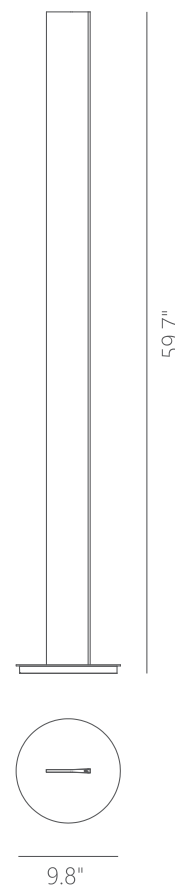

PROJECT			
DATE		TYPE	

PFI50564-DT

PFI50564-SDG

PFI50564-AL

PFI50564-BG

PROMETHEUS

Material:
Aluminum

Diffuser:
Acrylic

Finishes:
AL - Brushed Aluminum
BG - Brushed Gold
DT - Deep Taupe
SDG - Satin Dark Gray

Color Temp.:
3000K

CRI (Ra):
≥90

LED Rated Life:
≈50,000 Hours

PFI50564

Wattage: 23W
Voltage: 100~130V
Total Lumens: 1890
Delivered Lumens: 820