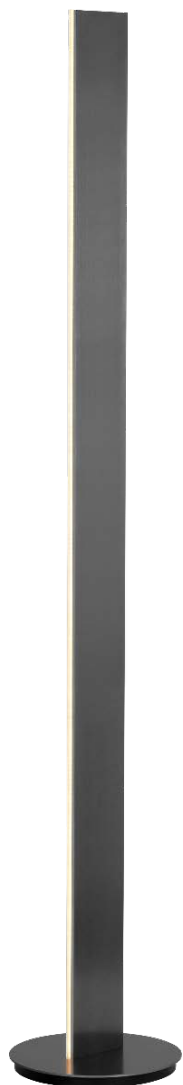

PROJECT			
DATE		TYPE	

PFI50564-DT

PFI50564-SDG

PFI50564-AL

PFI50564-BG

PROMETHEUS

Material:
Aluminum

Diffuser:
Acrylic

Finishes:
AL - Brushed Aluminum
BG - Brushed Gold
DT - Deep Taupe
SDG - Satin Dark Gray

Color Temp.:
3000K

CRI (Ra):
≥90

LED Rated Life:
≈50,000 Hours

PFI50564

Wattage: 23W
Voltage: 100~130V
Total Lumens: 1890
Delivered Lumens: 820