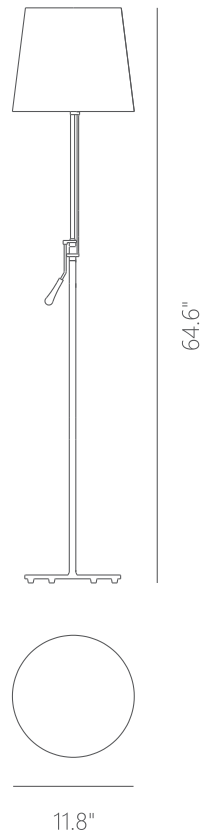

PROJECT			
DATE		TYPE	

Retractable for Up and Down

PF150082-SN/WH

11.8"

NERO

Materials:

Steel, Fabric

Lamp Shade:

WH - White

Finish:

SN - Satin Nickel

Bulbs not included

PF150082

Wattage: 12W MAX
E26 LED

Voltage: 100~130V