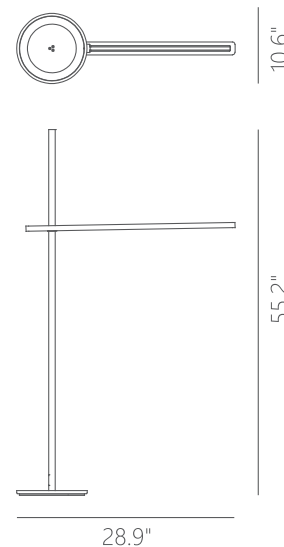

PROJECT			
DATE		TYPE	

PF050007-BG/BE

HOLLY

- | | |
|--|---|
| Materials:
Aluminum, Reak Wood | Color Temp.:
3000K |
| Lamp Shade:
BE - Beech | CRI (Ra):
≥90 |
| Finish:
BG - Brushed Gold | LED Rated Life:
≈50,000 Hours |
| | Dimming:
100% - 10% |

	PF050007
Wattage:	12W
Voltage:	100~240V
Total Lumens:	900
Delivered Lumens:	446