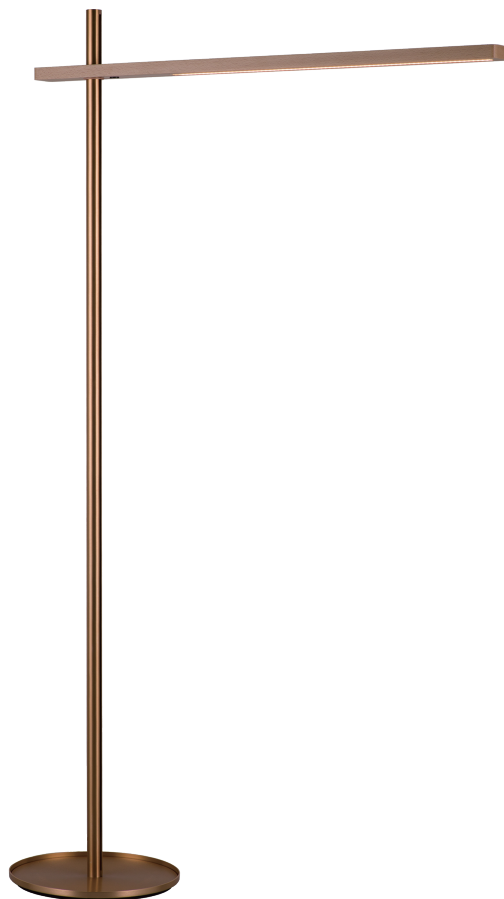

PROJECT			
DATE		TYPE	

PF050007-BG/BE

HOLLY

- | | |
|--|---|
| Materials:
Aluminum, Reak Wood | Color Temp.:
3000K |
| Lamp Shade:
BE - Beech | CRI (Ra):
≥90 |
| Finish:
BG - Brushed Gold | LED Rated Life:
≈50,000 Hours |
| | Dimming:
100% - 10% |

	PF050007
Wattage:	12W
Voltage:	100~240V
Total Lumens:	900
Delivered Lumens:	446