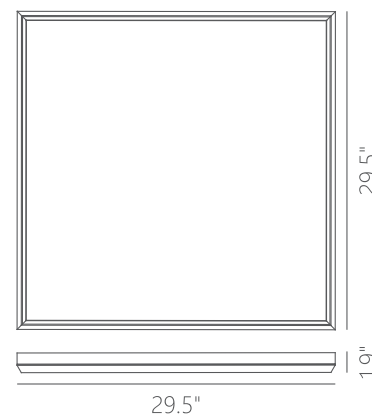

PROJECT			
DATE		TYPE	

PC111148-AL

PC111148-MH

PC111148-SDG

PC111148-BC

SKYLIGHT

Material:
Aluminum

Diffuser:
Acrylic