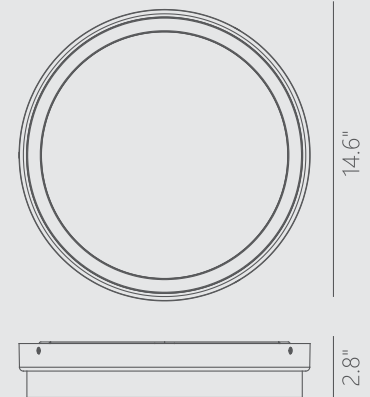

PROJECT			
DATE		TYPE	

PC010013-MW

Anello

DETAILS

Material: Polyurethane	Color Temp.: 3000K
Lamp Shade: Acrylic	CRI (Ra): ≥90
Finishes: MW - Matte White	LED Rated Life: ≈50,000 Hours
	Dimming: 100%-10%

Dimmable with ELV or TRIAC Dimmer (Not Included)

ITEM NO.	PC010013-MW
Wattage:	22W
Voltage:	100~130V
Size:	14.6" Dia. x 2.8" H
Total Lumens:	1800
Delivered Lumens:	809