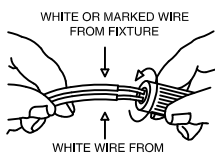

FIGURE 1, 2, 3 AND 4 MOUNTING HARDWARE.

NOTE: TEST THE CONNECTOR BY GENTLY PULLING IT. IF IT PULLS OUT THE CONNECTION, TRY AGAIN TILL YOU HAVE A FIRM CONNECTION. MAKE SURE NO BARE STRANDS OF WIRE STICK OUT FROM UNDER THE CONNECTORS.

FIGURE 1

FIGURE 2

FIGURE 3

FIGURE 4

CAUTION:

"Warning", "This product is to be installed by a qualified electrician only."
"Suitable for dry locations only"

CAUTION:

- 1.- Wrong lighting installation can be dangerous for your safety.
- 2.- Before starting, disconnect the power by turning off the general switch of the electric installation.
- 3.- Install light bulbs (not provided) that must not exceed markings on the fixture.
- 4.- To change the bulbs, disconnect the power by turning off the general switch and wait for the bulbs cool down.