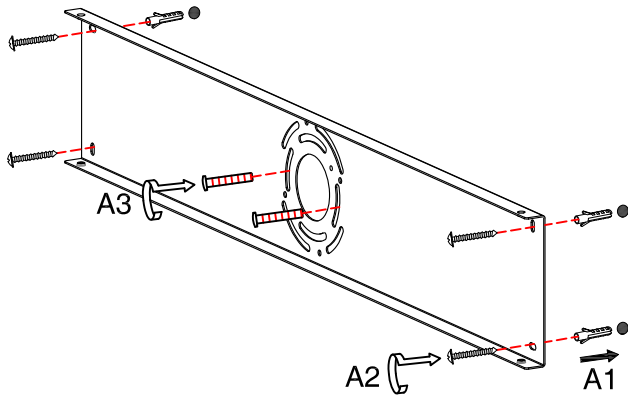

Installation Instructions Sections

PAGEONE
PageOne Furnishing & Lighting Co.,Ltd.

ITEM NO: PW131310-SDG

A