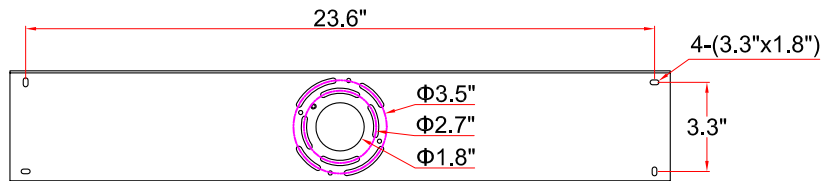

Users' Manual

PAGEONE
PageOne Furnishing & Lighting Co.,Ltd.

ITEM NO: PW131310-SDG

FIGURE N° 1. UNPACK THE FIXTURE: CHECK THE CONTENTS OF THE BOX. YOU SHOULD RECEIVE ITEMS AS BELOW

INSTALLATION INSTRUCTIONS FOR HANGING FIXTURES

FIGURE 1, 2, 3 AND 4 MOUNTING HARDWARE.

NOTE: TEST THE CONNECTOR BY GENTLY PULLING IT. IF IT PULLS OUT THE CONNECTION, TRY AGAIN TILL YOU HAVE A FIRM CONNECTION. MAKE SURE NO BARE STRANDS OF WIRE STICK OUT FROM UNDER THE CONNECTORS.