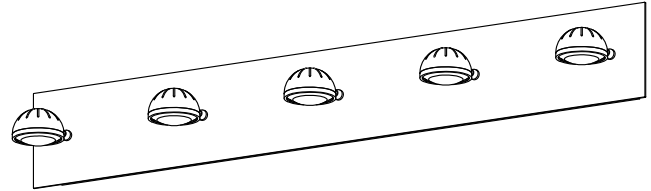

Users' Manual

PAGEONE
PageOne Furnishing & Lighting Co.,Ltd.

ITEM NO: PW131310-SDG

FIGURE N° 1. UNPACK THE FIXTURE: CHECK THE CONTENTS OF THE BOX. YOU SHOULD RECEIVE ITEMS AS BELOW

INSTALLATION INSTRUCTIONS FOR HANGING FIXTURES

FIGURE 1, 2, 3 AND 4 MOUNTING HARDWARE.

NOTE: TEST THE CONNECTOR BY GENTLY PULLING IT. IF IT PULLS OUT THE CONNECTION, TRY AGAIN TILL YOU HAVE A FIRM CONNECTION. MAKE SURE NO BARE STRANDS OF WIRE STICK OUT FROM UNDER THE CONNECTORS.

FIGURE 1

FIGURE 2

FIGURE 3

FIGURE 4

CAUTION:

"Warning", "This product is to be installed by a qualified electrician only."
"Suitable for dry locations only"

CAUTION:

- 1.- Wrong lighting installation can be dangerous for your safety.
- 2.- Before starting, disconnect the power by turning off the general switch of the electric installation.
- 3.- Install light bulbs (not provided) that must not exceed markings on the fixture.
- 4.- To change the bulbs, disconnect the power by turning off the general switch and wait for the bulbs cool down.