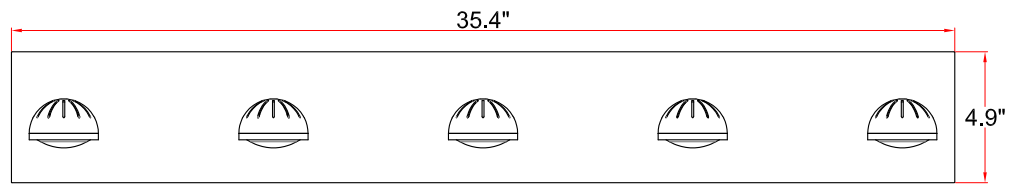

Users' Manual

PAGEONE
PageOne Furnishing & Lighting Co.,Ltd.

ITEM NO: PW131310-SDG

FIGURE N° 1. UNPACK THE FIXTURE: CHECK THE CONTENTS OF THE BOX. YOU SHOULD RECEIVE ITEMS AS BELOW

INSTALLATION INSTRUCTIONS FOR HANGING FIXTURES

FIGURE 1, 2, 3 AND 4 MOUNTING HARDWARE.

NOTE: TEST THE CONNECTOR BY GENTLY PULLING IT. IF IT PULLS OUT THE CONNECTION, TRY AGAIN TILL YOU HAVE A FIRM CONNECTION. MAKE SURE NO BARE STRANDS OF WIRE STICK OUT FROM UNDER THE CONNECTORS.