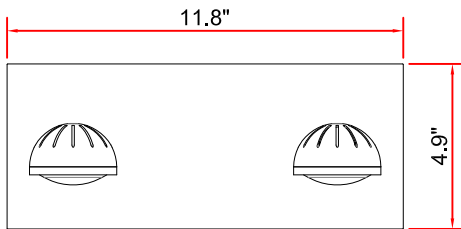

Users' Manual

PAGEONE
PageOne Furnishing & Lighting Co.,Ltd.

ITEM NO: PW131308-SDG

FIGURE N° 1. UNPACK THE FIXTURE: CHECK THE CONTENTS OF THE BOX. YOU SHOULD RECEIVE ITEMS AS BELOW

INSTALLATION INSTRUCTIONS FOR HANGING FIXTURES

FIGURE 1, 2 ,3 AND 4 MOUNTING HARDWARE.

NOTE: TEST THE CONNECTOR BY GENTLY PULLING IT. IF IT PULLS OUT THE CONNECTION, TRY AGAIN TILL YOU HAVE A FIRM CONNECTION. MAKE SURE NO BARE STRANDS OF WIRE STICK OUT FROM UNDER THE CONNECTORS.