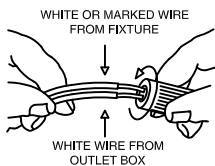

FIGURE 1, 2 ,3 AND 4 MOUNTING HARDWARE.

NOTE: TEST THE CONNECTOR BY GENTLY PULLING IT. IF IT PULLS OUT THE CONNECTION, TRY AGAIN TILL YOU HAVE A FIRM CONNECTION. MAKE SURE NO BARE STRANDS OF WIRE STICK OUT FROM UNDER THE CONNECTORS.

FIGURE 1

FIGURE 2

FIGURE 3

FIGURE 4

CAUTION:

"Warning", "This product is to be installed by a qualified electrician only."
"Suitable for dry locations only"

CAUTION:

- 1.- Wrong lighting installation can be dangerous for your safety.
- 2.- Before starting, disconnect the power by turning off the general switch of the electric installation.
- 3.- Install light bulbs (not provided) that must not exceed markings on the fixture.
- 4.- To change the bulbs, disconnect the power by turning off the general switch and wait for the bulbs cool down.