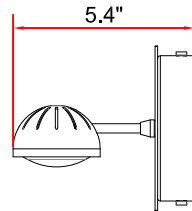

Users' Manual

PAGEONE
PageOne Furnishing & Lighting Co.,Ltd.

ITEM NO: PW131308-SDG

FIGURE N° 1. UNPACK THE FIXTURE: CHECK THE CONTENTS OF THE BOX. YOU SHOULD RECEIVE ITEMS AS BELOW

INSTALLATION INSTRUCTIONS FOR HANGING FIXTURES

FIGURE 1, 2 ,3 AND 4 MOUNTING HARDWARE.

NOTE: TEST THE CONNECTOR BY GENTLY PULLING IT. IF IT PULLS OUT THE CONNECTION, TRY AGAIN TILL YOU HAVE A FIRM CONNECTION. MAKE SURE NO BARE STRANDS OF WIRE STICK OUT FROM UNDER THE CONNECTORS.