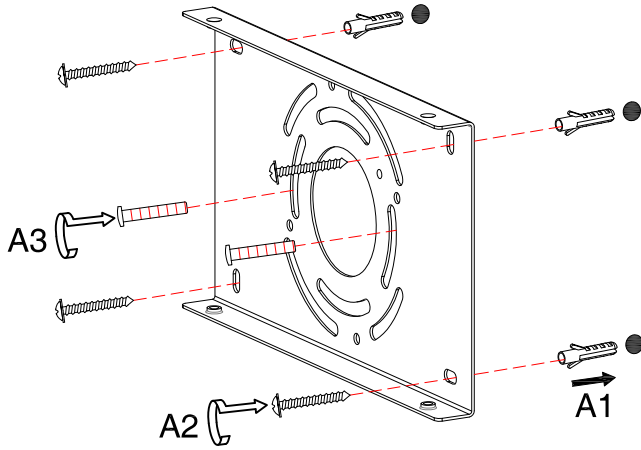

Installation Instructions Sections

PAGEONE

PageOne Furnishing & Lighting Co.,Ltd.

ITEM NO: PW131308-SDG

A