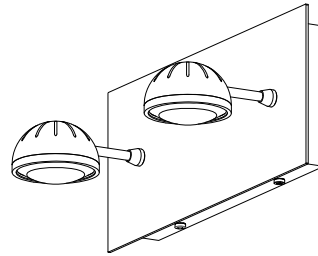

Users' Manual

PAGEONE
PageOne Furnishing & Lighting Co.,Ltd.

ITEM NO: PW131308-SDG

FIGURE N° 1. UNPACK THE FIXTURE: CHECK THE CONTENTS OF THE BOX. YOU SHOULD RECEIVE ITEMS AS BELOW

INSTALLATION INSTRUCTIONS FOR HANGING FIXTURES

FIGURE 1, 2 ,3 AND 4 MOUNTING HARDWARE.

NOTE: TEST THE CONNECTOR BY GENTLY PULLING IT. IF IT PULLS OUT THE CONNECTION, TRY AGAIN TILL YOU HAVE A FIRM CONNECTION. MAKE SURE NO BARE STRANDS OF WIRE STICK OUT FROM UNDER THE CONNECTORS.