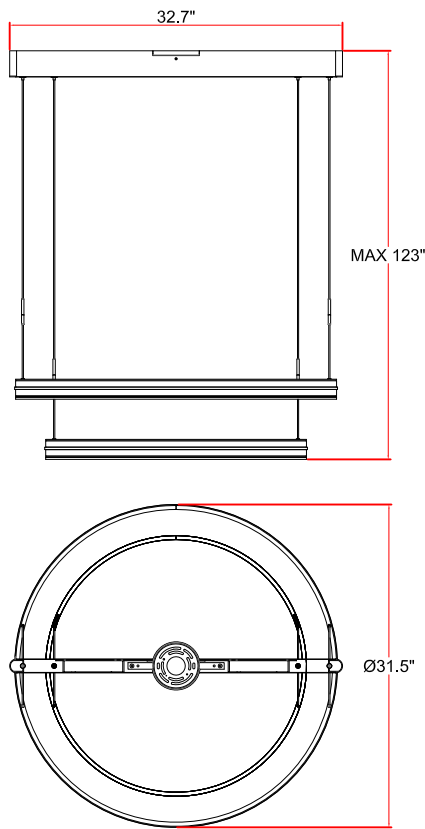

Users' Manual

PAGEONE
PageOne Furnishing & Lighting Co.,Ltd.

ITEM NO: PP020251-SBB

FIGURE Nº 1. UNPACK THE FIXTURE: CHECK THE CONTENTS OF THE BOX. YOU SHOULD RECEIVE ITEMS AS BELOW

INSTALLATION INSTRUCTIONS FOR HANGING FIXTURES

FIGURE 1, 2 ,3 AND 4 MOUNTING HARDWARE.

NOTE: TEST THE CONNECTOR BY GENTLY PULLING IT. IF IT PULLS OUT THE CONNECTION, TRY AGAIN TILL YOU HAVE A FIRM CONNECTION. MAKE SURE NO BARE STRANDS OF WIRE STICK OUT FROM UNDER THE CONNECTORS.