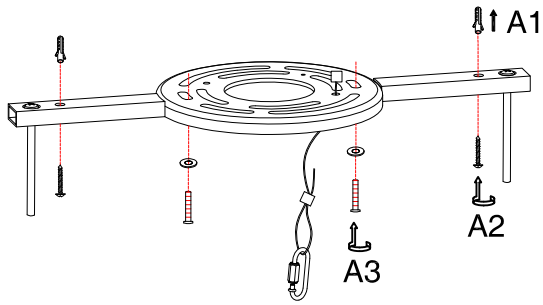

Installation Instructions Sections

PAGEONE

PageOne Furnishing & Lighting Co.,Ltd.

ITEM NO: PP020251-SBB

A