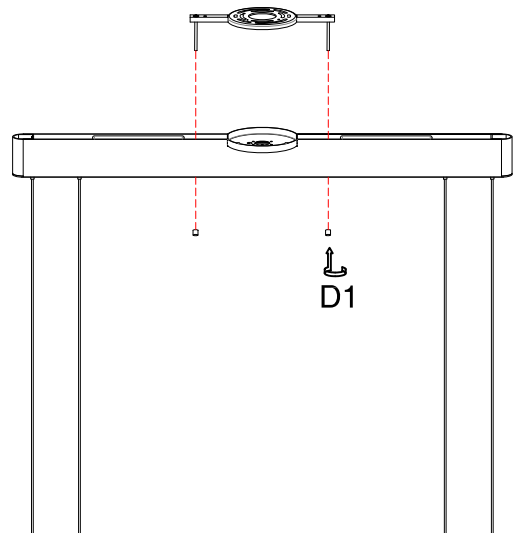

Installation Instructions Sections

PAGEONE

PageOne Furnishing & Lighting Co.,Ltd.

ITEM NO: PP020251-SBB

A

B

C

D

E