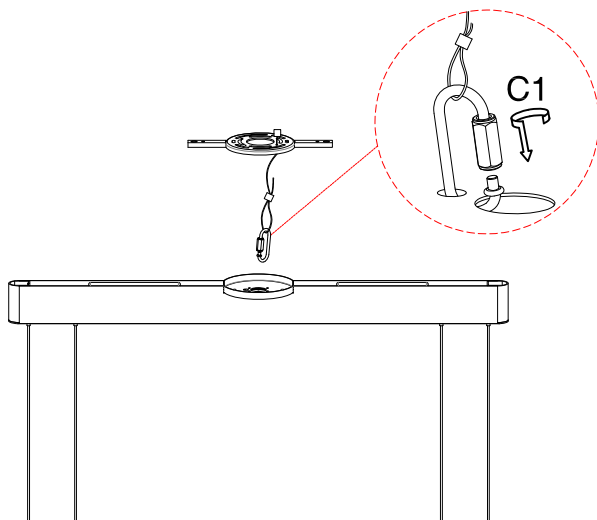

Installation Instructions Sections

PAGEONE

PageOne Furnishing & Lighting Co.,Ltd.

ITEM NO: PP020251-SBB

A

B

C

D

E