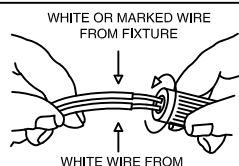

FIGURE 1, 2 ,3 AND 4 MOUNTING HARDWARE.

NOTE: TEST THE CONNECTOR BY GENTLY PULLING IT. IF IT PULLS OUT THE CONNECTION, TRY AGAIN TILL YOU HAVE A FIRM CONNECTION. MAKE SURE NO BARE STRANDS OF WIRE STICK OUT FROM UNDER THE CONNECTORS.

FIGURE 1

FIGURE 2

FIGURE 3

FIGURE 4

CAUTION:

"Warning", "This product is to be installed by a qualified electrician only."
"Suitable for dry locations only"

CAUTION:

- 1.- Wrong lighting installation can be dangerous for your safety.
- 2.- Before starting, disconnect the power by turning off the general switch of the electric installation.
- 3.- Install light bulbs (not provided) that must not exceed markings on the fixture.
- 4.- To change the bulbs, disconnect the power by turning off the general switch and wait for the bulbs cool down.