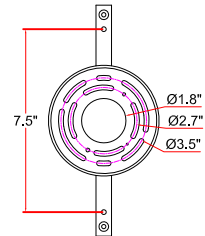

Users' Manual

PAGEONE
PageOne Furnishing & Lighting Co.,Ltd.

ITEM NO: PP020251-SBB

FIGURE Nº 1. UNPACK THE FIXTURE: CHECK THE CONTENTS OF THE BOX. YOU SHOULD RECEIVE ITEMS AS BELOW

INSTALLATION INSTRUCTIONS FOR HANGING FIXTURES

FIGURE 1, 2 ,3 AND 4 MOUNTING HARDWARE.

NOTE: TEST THE CONNECTOR BY GENTLY PULLING IT. IF IT PULLS OUT THE CONNECTION, TRY AGAIN TILL YOU HAVE A FIRM CONNECTION. MAKE SURE NO BARE STRANDS OF WIRE STICK OUT FROM UNDER THE CONNECTORS.