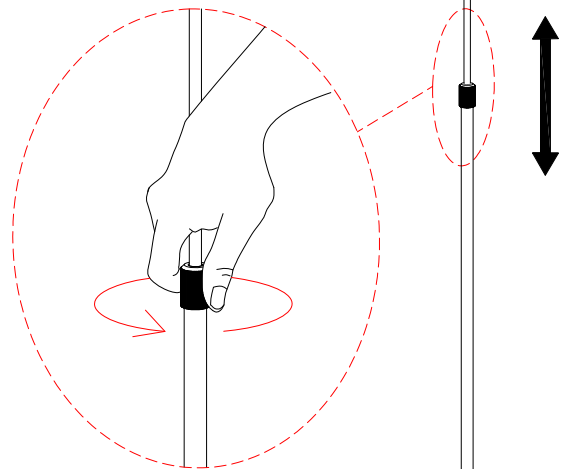

Users' Manual

PAGEONE
PageOne Furnishing & Lighting Co.,Ltd.

ITEM NO: PF150596-SDG

FIGURE N° 1. UNPACK THE FIXTURE: CHECK THE CONTENTS OF THE BOX. YOU SHOULD RECEIVE ITEMS AS BELOW

CAUTION:

1.- "Suitable for dry locations only"

Figure N° 1

Dimmer
Intensity

1 touch
off

2 touch
100%

3 touch
50%

4 touch
15%