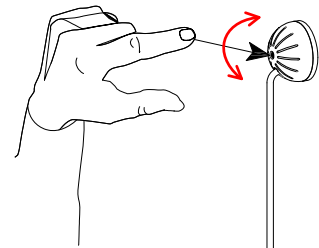

Users' Manual

PAGEONE
PageOne Furnishing & Lighting Co.,Ltd.

ITEM NO: PF150596-SDG

FIGURE N° 1. UNPACK THE FIXTURE: CHECK THE CONTENTS OF THE BOX. YOU SHOULD RECEIVE ITEMS AS BELOW

CAUTION:

1.- "Suitable for dry locations only"

Figure N° 1

Dimmer
Intensity

1 touch
off

2 touch
100%

3 touch
50%

4 touch
15%