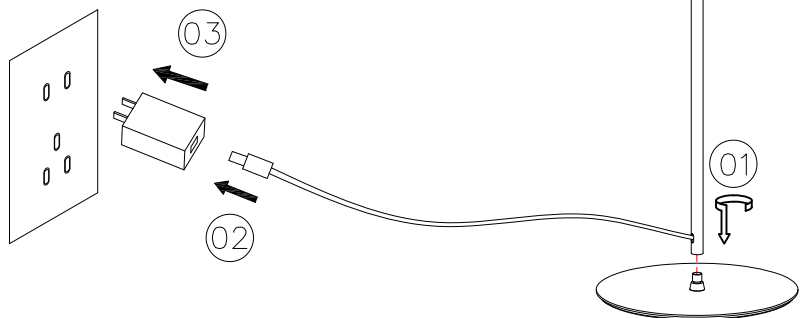

Users' Manual

PAGEONE
PageOne Furnishing & Lighting Co.,Ltd.

ITEM NO: PF150596-SDG

FIGURE N° 1. UNPACK THE FIXTURE: CHECK THE CONTENTS OF THE BOX. YOU SHOULD RECEIVE ITEMS AS BELOW

CAUTION:

1.- "Suitable for dry locations only"

Figure N° 1

Dimmer
Intensity

1 touch
off

2 touch
100%

3 touch
50%

4 touch
15%