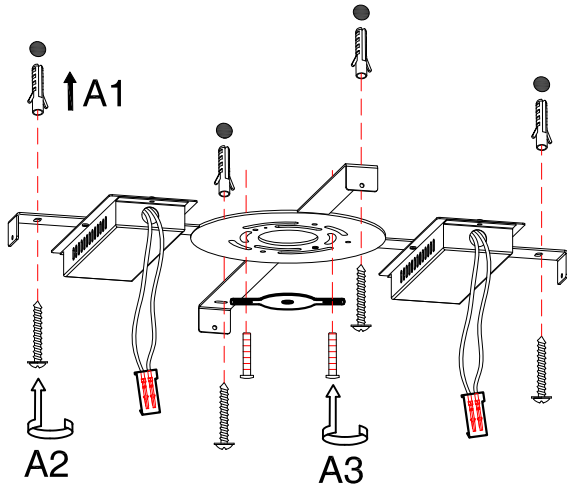

Installation Instructions Sections

PAGEONE

PageOne Furnishing & Lighting Co.,Ltd.

ITEM NO: PC111147-SDG

A