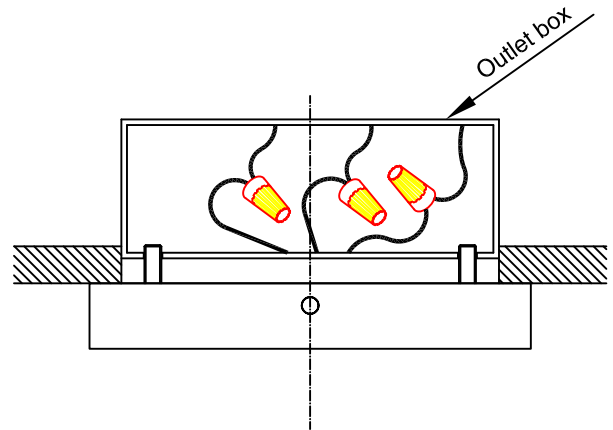

B

Electrical Connection