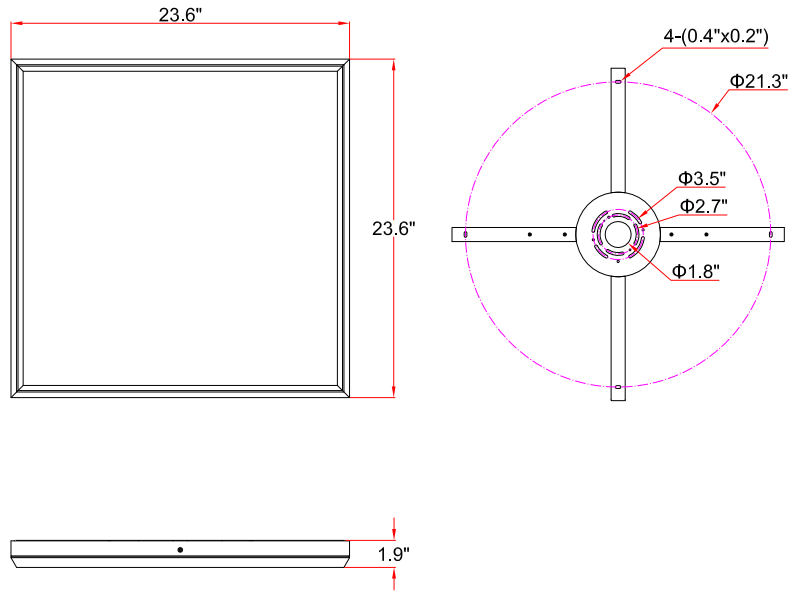

# Users' Manual

**PAGEONE**  
PageOne Furnishing & Lighting Co.,Ltd.

ITEM NO: PC111147-SDG

FIGURE N° 1. UNPACK THE FIXTURE: CHECK THE CONTENTS OF THE BOX. YOU SHOULD RECEIVE ITEMS AS BELOW

## INSTALLATION INSTRUCTIONS FOR HANGING FIXTURES

FIGURE 1, 2, 3 AND 4 MOUNTING HARDWARE.

**NOTE: TEST THE CONNECTOR BY GENTLY PULLING IT. IF IT PULLS OUT THE CONNECTION, TRY AGAIN TILL YOU HAVE A FIRM CONNECTION. MAKE SURE NO BARE STRANDS OF WIRE STICK OUT FROM UNDER THE CONNECTORS.**