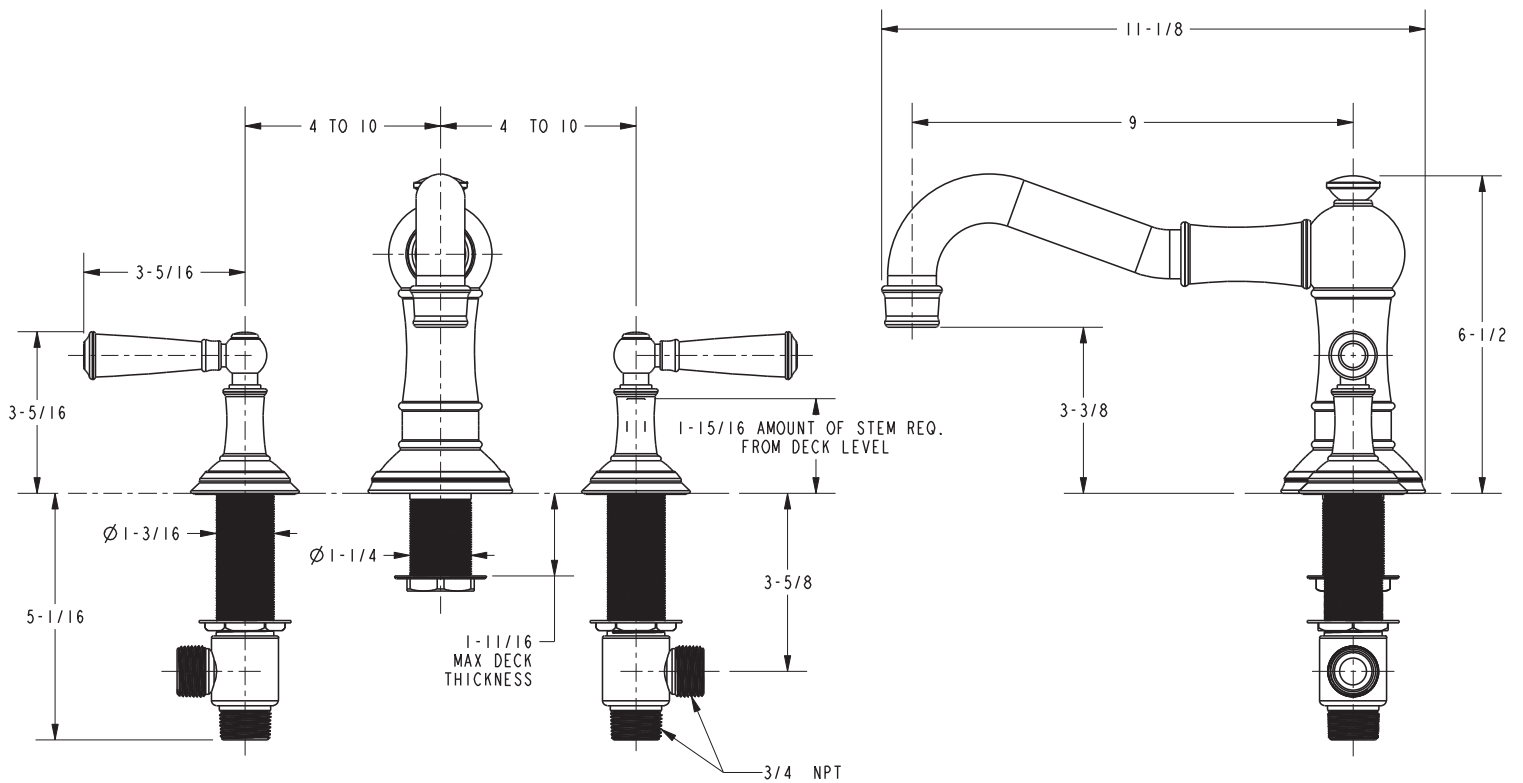

Roman Tub Deck Trim

3-2476

Features

- Solid brass construction
- ADA compliant traditional lever handles
- 3-3/8" (8.6 cm) spout height at outlet
- 9" (22.9 cm) spout reach (c-c)
- Intended for use with Newport Brass rough valve kit (Required Accessory) which incorporates the following:
 - Brass valve bodies and quick-connect spout fitting
 - Quarter-turn washerless ceramic disc 3/4" valve cartridges

Required Accessory:

Trim, above, and Rough Valve Kit, below, must both be specified.

Application	Roman Tub			Roman Tub with Handshower					
	Hot Valve	Cold Valve	Spout Quick-Connect Fitting	Hot Valve	Cold Valve	Spout Quick-Connect Fitting	Poly-Braided Hose	Handshower Diverter	H/S Flange Hardware
Description									
Inlet/Outlet Size	3/4"	3/4"	3/4"	3/4"	3/4"	3/4"	1/2"	1/2" / 3/4"	-
Part Number	<input type="checkbox"/> 1-502			<input type="checkbox"/> 1-503					
Image									

Product Specification: Add "Color / Finish" suffix to Model number, below.

The Roman Tub Deck Trim shall be made of solid brass construction. Roman Tub Deck Trim shall incorporate ADA compliant traditional lever handles. Product shall incorporate a 3-3/8" (8.6 cm) spout height at outlet and a 9" (22.9 cm) spout reach (c-c). Rough valve kit shall incorporate brass valve bodies with quarter-turn washerless ceramic disc 3/4" valve cartridges and a quick-connect spout fitting. Roman Tub Deck Trim shall be Newport Brass Model 3-2476/_____ and Newport Brass rough valve kit shall be 1-502.

3-2476

PRODUCT DIMENSIONS *(Units are in inches)*

Jacobean Roman Tub Deck Trim 3-2476