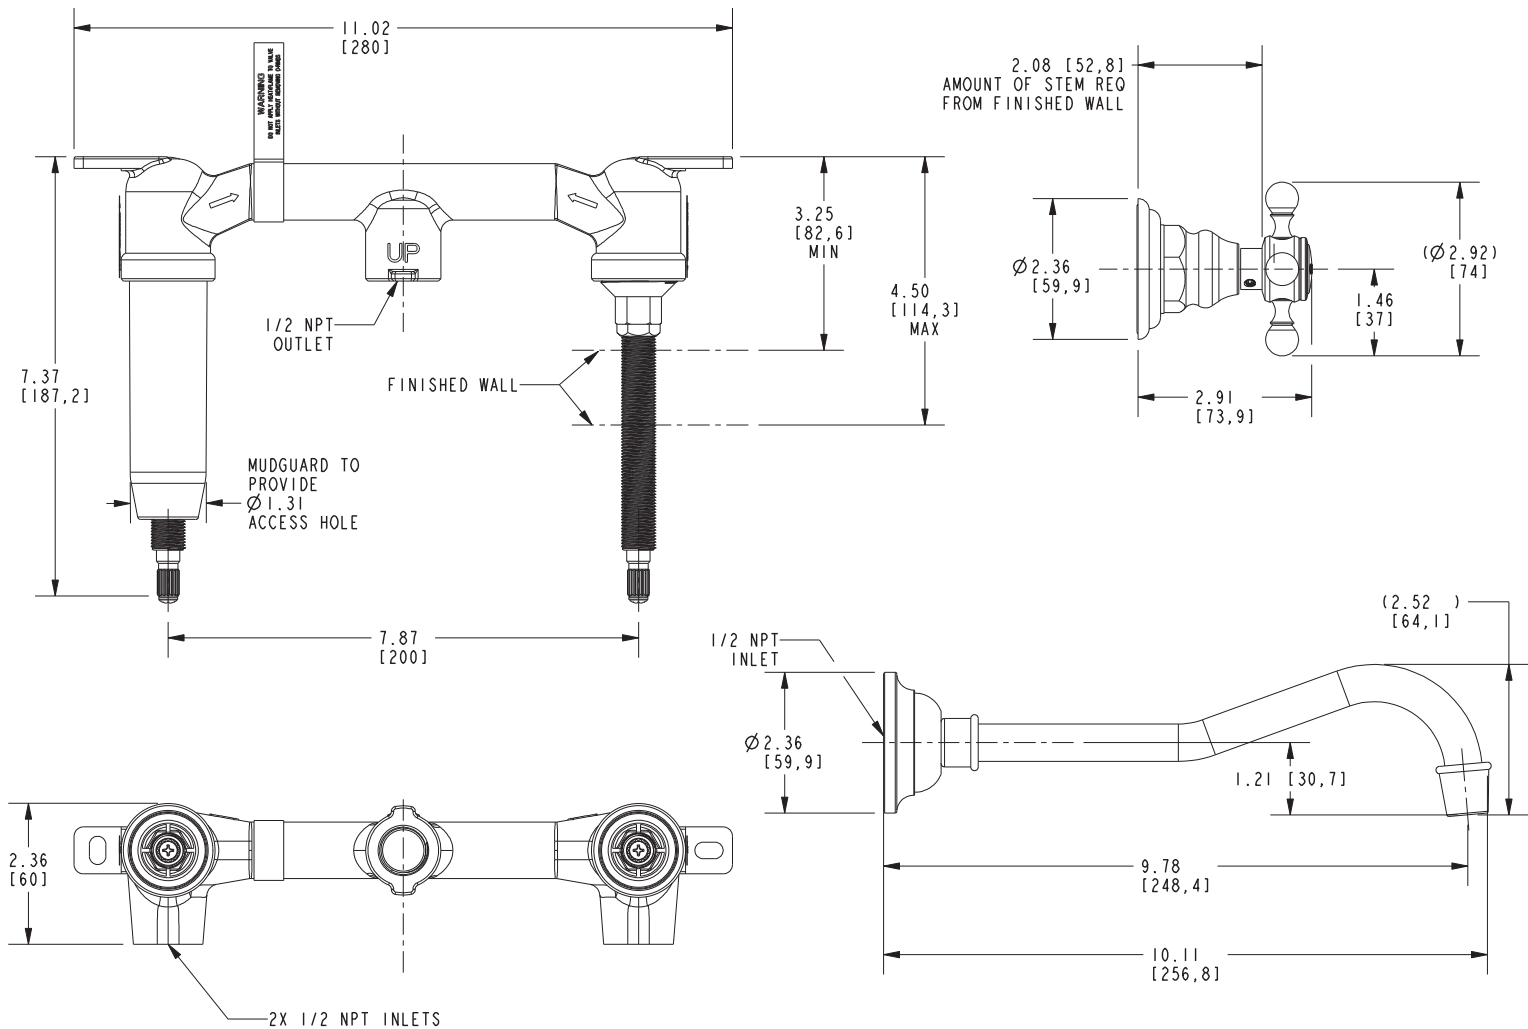

CHESTERFIELD

Wall-Mounted Lavatory Trim

3-944

Features

- Solid brass construction
- 9-3/4" (24.8 cm) spout reach (wall-to-center)
- 1/2" NPT spout inlet fitting
- Rough valve incorporates a brass valve body assembly
- Rough valve incorporates quarter-turn washerless ceramic disc valve cartridges
- Intended for use with Newport Brass rough valve as specified (Required Accessory)
- ADA Compliant
- 1.2 GPM (4.5 LPM) Max

Required Accessory

Application	Wall Lavatory Rough Valve
Description	2-Cartridge Assembly
Inlet/Outlet Size	1/2"
Part Number	1-532U
Image	

Product Specification Add "Color / Finish" suffix to Model number, below.

The Wall-Mounted Lavatory Faucet shall be made of solid brass construction. Wall-Mounted Lavatory Faucet shall incorporate cross handles and a 9-3/4" (24.8 cm) spout (wall-to-center) that incorporates a 1/2" NPT inlet fitting. Rough valve shall incorporate a brass valve body assembly and quarter-turn washerless ceramic disc valve cartridges. Wall-Mounted Lavatory Faucet shall be Newport Brass Model 3-944/____ and Newport Brass rough valve shall be 1-532U.

3-944

Product dimensions are provided for reference only. For specific product installation guidelines, please reference the installation instructions of the product being installed.

Chesterfield Wall-Mounted Lavatory Trim 3-944