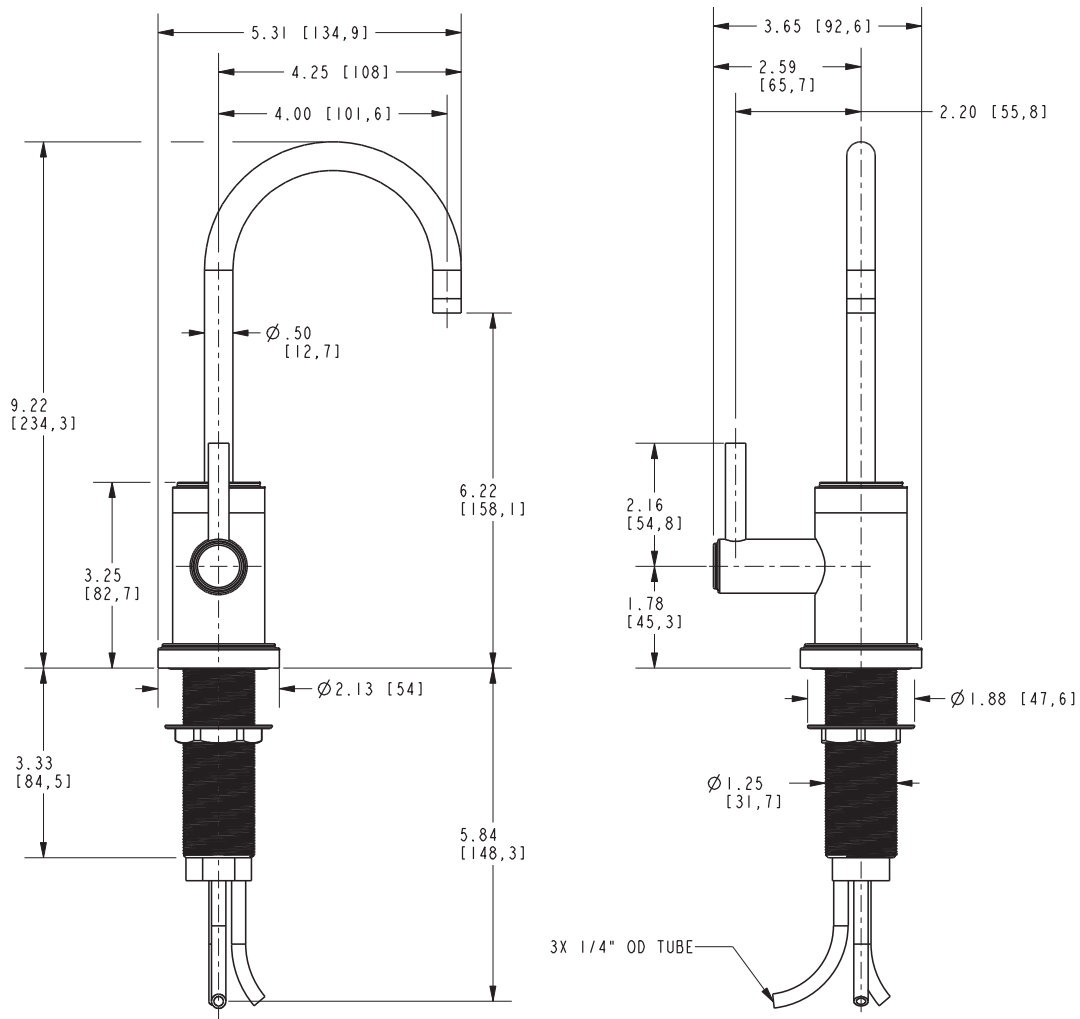

**Water Dispenser Faucet
3180-5613**

Features

- Solid brass construction
- Quarter-turn washerless ceramic disc valve cartridge
- Contemporary lever handle design
- Spout assembly with integral supply hoses
- Spring-loaded, normally closed lever handle
- 6-1/4" (15.9 cm) spout height at outlet
- 4" (10.2 cm) spout reach (c-c)
- For single hole configurations
- 1 gallon (3.6 liters) per minute maximum flow rate*

- 10B: Oil Rubbed Bronze
- 15: Polished Nickel
- 15S: Satin Nickel - PVD
- 26: Polished Chrome
- Other: Refer to the Newport Brass catalog for additional color/finish options.

Specified Model

Model	Description	Colors Finishes				
3180-5613	Hot Water Dispenser Faucet	<input type="checkbox"/> 10B	<input type="checkbox"/> 15	<input type="checkbox"/> 15S	<input type="checkbox"/> 26	<input type="checkbox"/> Other
5-036	Point-of-Use Water Heater (115V, 140°F to 190° range)					

Product Specification Add "Color / Finish" suffix to Model number, below.

The Hot Water Dispenser Faucet shall be made of solid brass construction. Faucet shall incorporate a spout assembly with integral supply hoses and feature a quarter-turn washerless ceramic disc valve cartridge. Faucet shall incorporate a transitional lever handle design and feature a spring-loaded, normally closed hot lever mechanism. Hot Water Dispenser Faucet shall have a 1 gallon (3.6 liters) per minute maximum flow rate and accommodate single hole configurations. Product shall incorporate a 6-1/4" (15.9 cm) spout height at outlet and a 4" (10.2 cm) spout reach (c-c). Hot Water Dispenser Faucet shall be Newport Brass Model 3180-5613/____. [Point-of-Use Water Heater shall be Newport Brass Model 5-036].

3180-5613

PRODUCT DIMENSIONS *(Units are in inches)*

Seager Water Dispenser Faucet 3180-5613

NEWPORT BRASS
Flawless Beauty. From Faucet to Finish.™