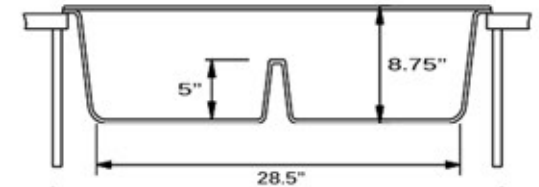

Granite Composite
 Premium Granite Composite
 Topmount Kitchen Sink

MODEL:
PR3420PS-BR

Overall Dimensions	Interior Bowl	Bowl Depth	Height	Drain Dimension
34" x 20"	14.25" x 14.5" Each	8.75" total 5" divider	9"	3.5" Diameter