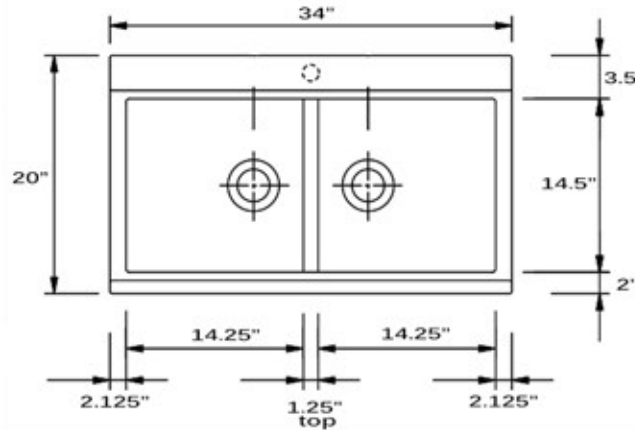

Granite Composite
 Premium Granite Composite
 Topmount Kitchen Sink

MODEL:
PR3420PS-BR

Overall Dimensions	Interior Bowl	Bowl Depth	Height	Drain Dimension
34" x 20"	14.25" x 14.5" Each	8.75" total 5" divider	9"	3.5" Diameter