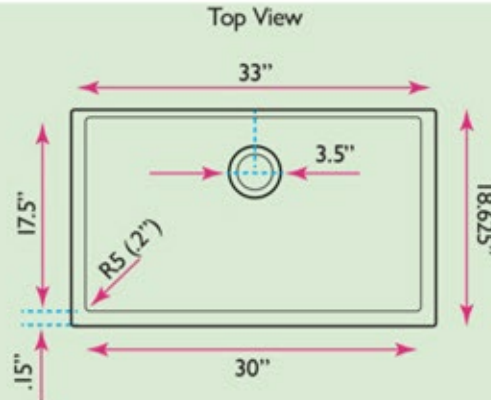

Plymouth Collection

33 Inch Single Bowl Undermount
Granite Composite Kitchen Sink

model:

PR3320-W-UM

Nantucket
S I N K S

www.NantucketSinksUSA.com
info@nantucketsinksusa.com

SPECS

OVERALL DIMENSIONS	INTERIOR BOWL	INTERIOR BOWL DEPTH	DRAIN DIMENSIONS	BOTTOM GRID
33" x 18.625" x 11"	30" x 17.5"	9"	3.5" Drain Opening	BG-PR3320