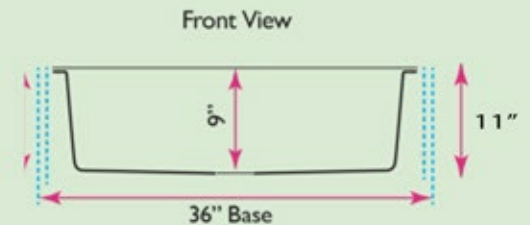

Plymouth Collection

33 Inch Single Bowl Undermount
Granite Composite Kitchen Sink

model:

PR3320-W-UM

Nantucket
S I N K S

www.NantucketSinksUSA.com
info@nantucketsinksusa.com

SPECS

OVERALL DIMENSIONS	INTERIOR BOWL	INTERIOR BOWL DEPTH	DRAIN DIMENSIONS	BOTTOM GRID
33" x 18.625" x 11"	30" x 17.5"	9"	3.5" Drain Opening	BG-PR3320