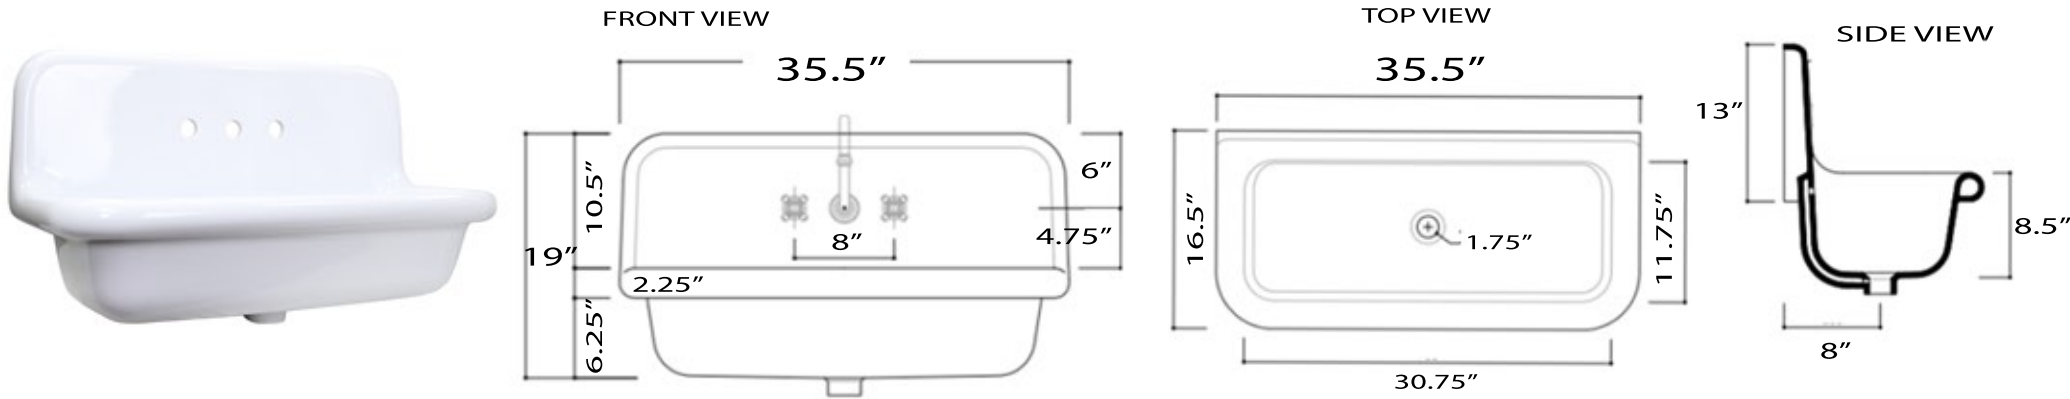

Victorian Collection  
Fireclay Bathroom Wallmount Sink

**MODEL:**  
**NS-VC36-WW**

Overall Dimensions	Interior Bowl	Faucet Spread	Exterior Bowl Height	Drain Dimensions
35.5" x 19" x 16.5"	30.75" x 11.75" x 8"	8"	8.5"	1.75"

**FEATURES**

- Genuine Italian Fireclay
- Nominal Dimensions - Actual may vary by 1/4"
- Wall-mount installation
- Porcelain enamel glaze
- Drain is not included with sink (1.75" standard)
- Has Overflow
- Faucet is not included
- Do not clean with abrasive cleansers or pads
- Limited Warranty for manufacturer defects