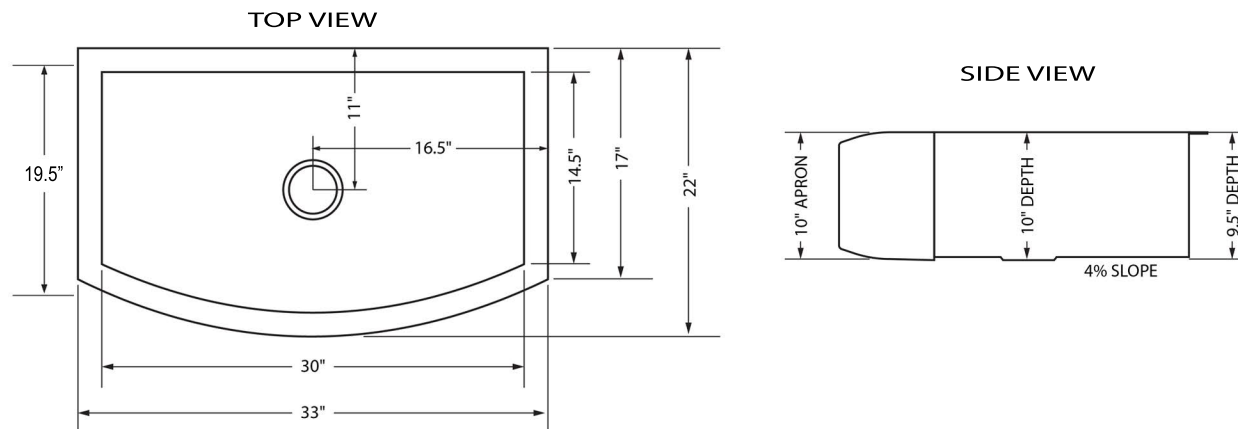

Brightwork Collection

Hand-Hammered Stainless Steel Farmhouse Apron Sink

MODEL:
FSSH3322

Overall Dimensions	Interior Bowl	Apron Height	Bowl Depth	Drain Dimensions
33" x 22" x 10"	30" X 14.5" SIDES 30" X 19.5" FRONT	10"	9.5" - 10"	3.5" Opening

Please Be Advised

- (Nominal Dimensions*) Actual Dimensions may vary by 1/4"
- Template Not included
- Apron Base Cabinet Required - Minimum 36" recommended

FEATURES

- Premium 16 Gauge Stainless Steel Apron
- Hand Hammered Exterior Apron Front and Interior Bowl
- Limited Lifetime Warranty
- Drain is not included with sink