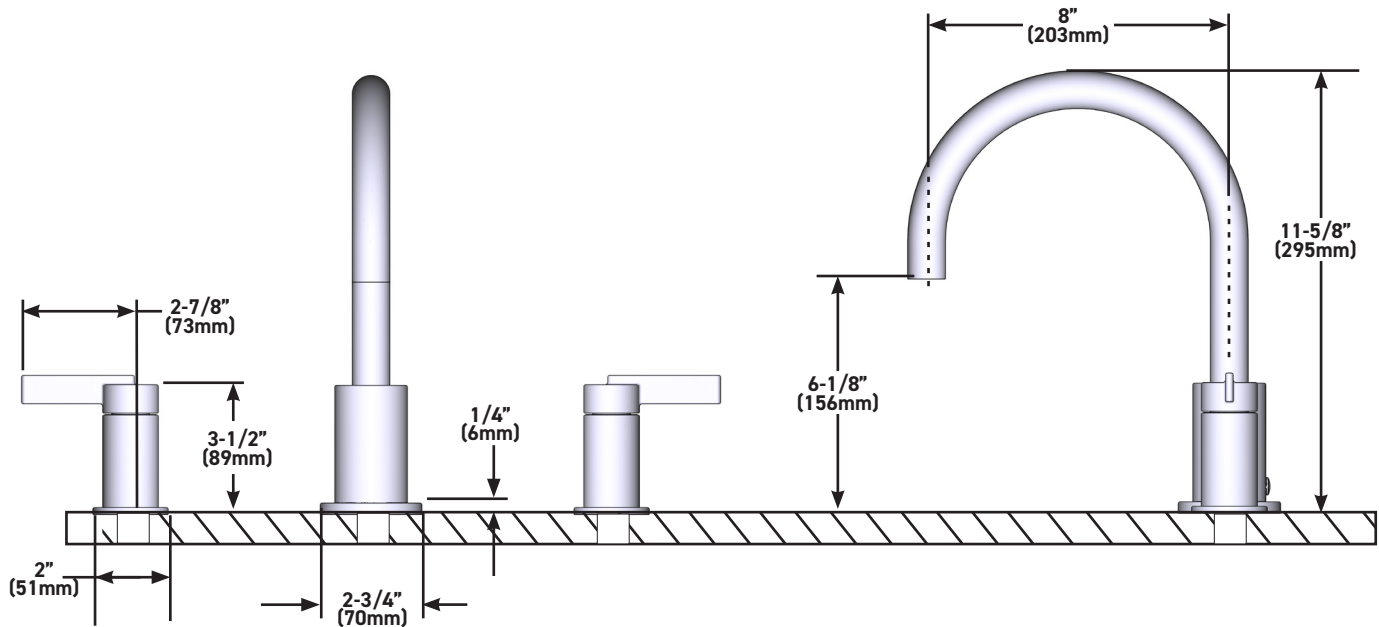

DESCRIPTION

- Metal construction with various finishes identified by suffix

OPERATION

- Lever style handles
- Rotate hot side handle counterclockwise to open (clockwise to close) and the cold side handle clockwise to open and (counterclockwise to close)

CIA™

Two-Handle Roman Tub Faucet Trim

MODELS: T6223 series

VALVES: 4792, 4793, 4794, 4796, 4797, 4798

CRITICAL DIMENSIONS DO NOT SCALE