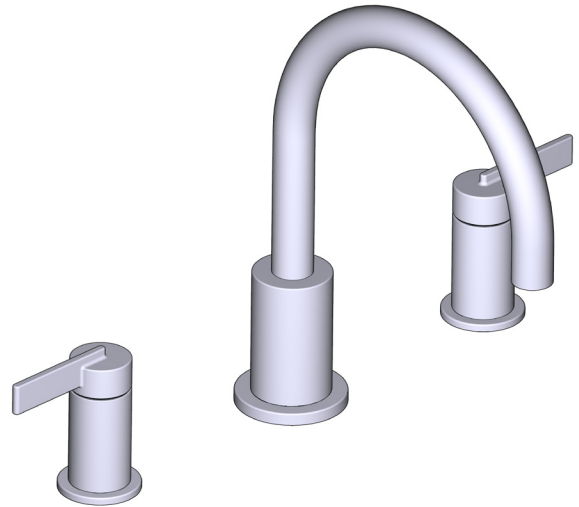

DESCRIPTION

- Metal construction with various finishes identified by suffix

OPERATION

- Lever style handles
- Rotate hot side handle counterclockwise to open (clockwise to close) and the cold side handle clockwise to open and (counterclockwise to close)

STANDARDS

- Third party certified to ASME A112.18.1/CSA B125.1 and all applicable requirements referenced therein
- ADA for lever handles

WARRANTY

- Lifetime limited warranty against leaks, drips and finish defects to the original homeowner
 - 10 year limited warranty when used in a multifamily installation
 - 5 year limited warranty when used in a commercial installation
- Visit www.moen.com/support for complete details and limitations

CIA™

Two-Handle Roman Tub Faucet Trim

MODELS: T6223 series

VALVES: 4792, 4793, 4794, 4796, 4797, 4798

CRITICAL DIMENSIONS DO NOT SCALE