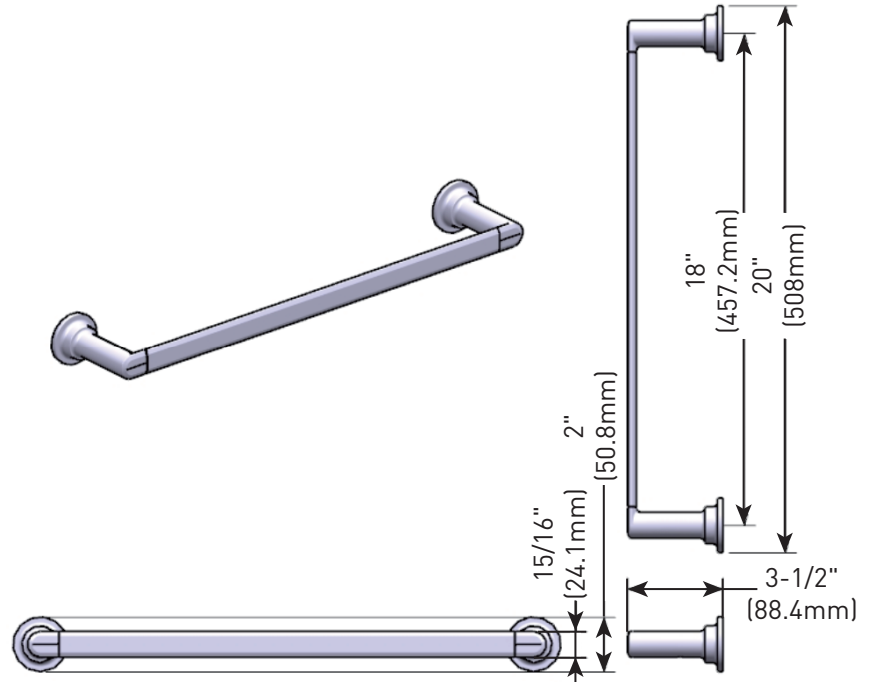

Greenfield™ Technical Specification

18" Towel Bar

YB1718

Stock Numbers:

- **YB1718BN – 18" Towel Bar**
Brushed Nickel Finish
- **YB1718CH – 18" Towel Bar**
Chrome Finish
- **YB1718BL – 18" Towel Bar**
Matte Black Finish
- **YB1718BG – 18" Towel Bar**
Brushed Gold Finish

Dimensions:

Materials:

18" Towel Bar is constructed of zinc.

Installation Instructions:

Please refer to product instructions for installation steps.

Cleaning Instructions:

To preserve the fine finish of this product, clean only with a soft damp cloth. Dry well. Do not use commercial or abrasive cleaners.