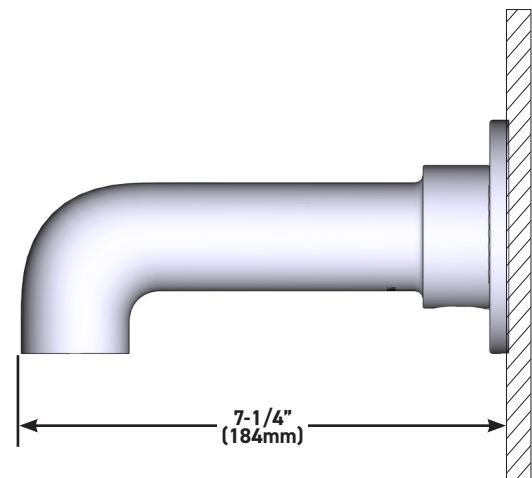

### DESCRIPTION

- Metal construction with various finishes identified by suffix
- Designed to be installed on a 1/2" pipe slip fit-CC connection
- Non-diverting

### CIA™

1/2" Slip Fit Non-Diverting Tub Spout

**MODELS:** 3347 series

**CRITICAL DIMENSIONS** DO NOT SCALE